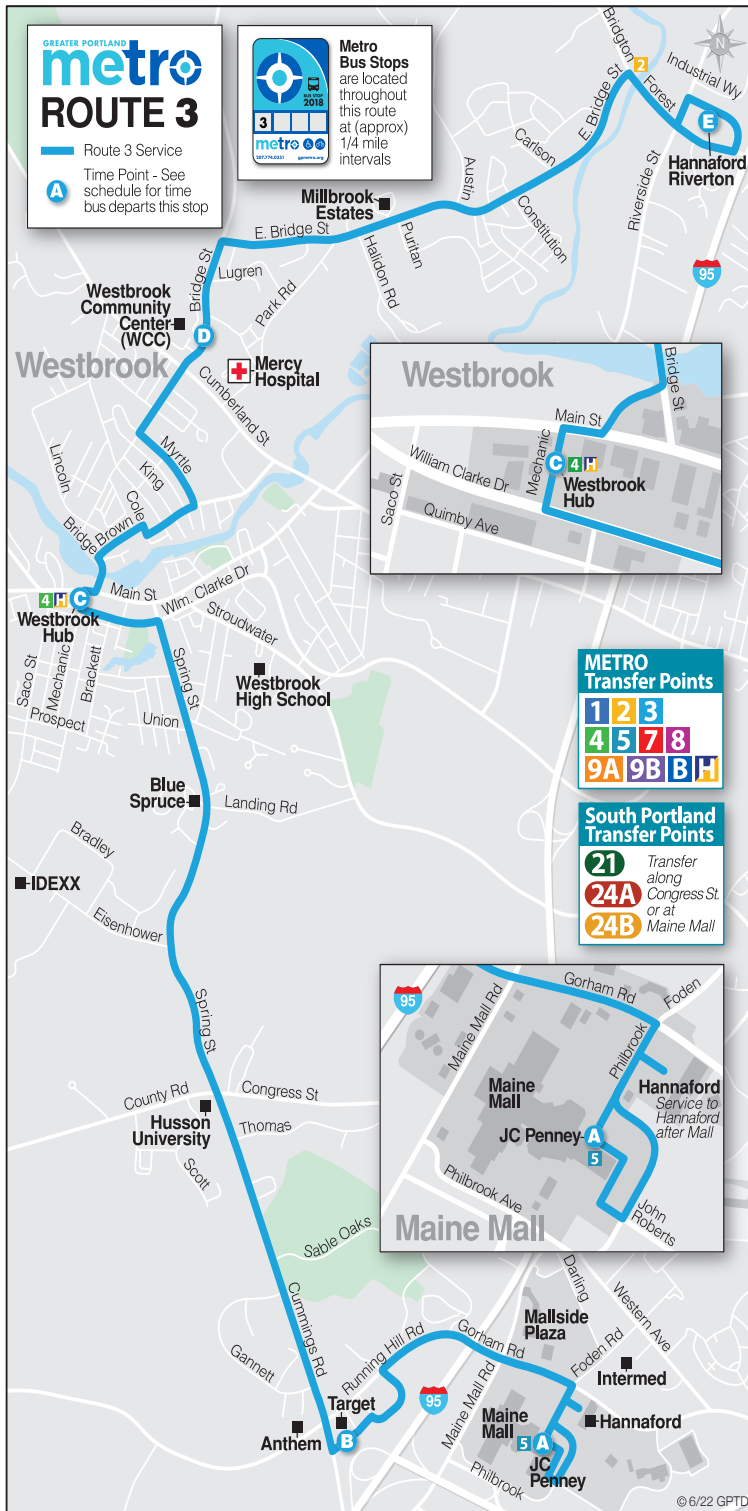

METRO ROUTE 3 Westbrook Crosstown RIVERTON-WESTBROOK-SOUTH PORTLAND

Effective Date: January 15, 2023

METRO ROUTE 3

MONDAY THROUGH FRIDAY OUTBOUND TO RIVERTON

Maine Mall (JC Penney) A	Target B	Westbrook Hub* C	WCC D	Hannaford Riverton E
X	X	X	X	X
X	X	X	X	X
6:30	6:35	6:48	6:54	7:02
7:00	7:05	7:18	7:24	7:32
8:00	8:05	8:18	8:24	8:32
8:45	8:50	9:03	9:08	9:15
9:30	9:35	9:48	9:54	10:02
10:00	10:05	10:18	10:24	10:32
11:00	11:05	11:18	11:24	11:32
11:45	11:50	12:03	12:09	12:17
12:30	12:35	12:48	12:54	1:02
1:15	1:20	1:33	1:39	1:47
2:00	2:05	2:18	2:24	2:32
2:45	2:50	3:03	3:08	3:15
3:30	3:35	3:48	3:54	4:02
4:10	4:15	4:28	4:34	4:42
5:00	5:05	5:18	5:24	5:32
5:40	5:45	5:58	6:04	6:12
6:15	6:20	6:33	6:39	6:47
7:00	7:05	7:17	7:23	7:30
8:00	8:05	8:18	8:24	8:32
9:05	9:10	9:22	9:27	9:35
10:15	10:20	10:30	X	X

SUNDAY INBOUND TO MAINE MALL

Hannaford Riverton E	WCC D	Westbrook Hub* C	Target B	Maine Mall (JC Penney) A	To Route**
9:15	9:21	9:27	9:39	9:45	5
10:45	10:51	10:57	11:09	11:15	5
12:15	12:21	12:27	12:39	12:45	5
1:45	1:51	1:57	2:09	2:15	5
3:15	3:21	3:27	3:39	3:45	5
4:45	4:51	4:57	5:09	5:15	5

METRO's Route 3 provides crosstown service between Portland, Westbrook, and South Portland. Bus stops are located along Route 3 include:

- **Riverton area of Portland:** Hannaford Supermarket, Riverton Trolley Park, and Industrial Way (home to several local breweries).
- **Westbrook:** Millbrook Estates, Westbrook Community Center (WCC), Downtown Westbrook, Blue Spruce Development, and County Road Industrial Park.
- **South Portland:** Anthem Office Park, Target Shopping Plaza, and Maine Mall.