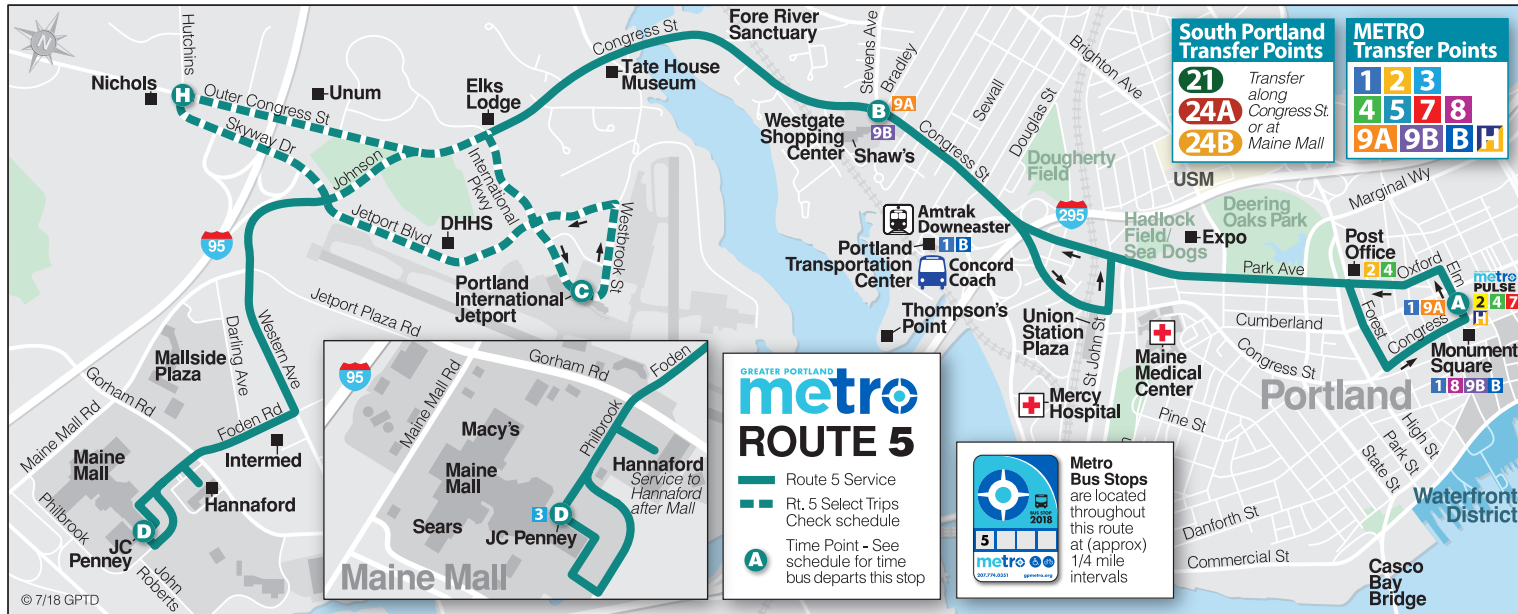

METRO ROUTE 5 Maine Mall PORTLAND JETPORT/OUTER CONGRESS ST

Effective Date: January 15, 2023

METRO ROUTE 5

MONDAY THROUGH FRIDAY OUTBOUND TO MAINE MALL

METRO Pulse Elm St	Westgate	Jetport	Congress Hutchins	Maine Mall JC Penney	To Route
A	B	C	H	D	
5:20	5:28	X	5:33	5:40	5
6:00	6:10	6:16	X	6:25	5
6:30	6:40	X	6:45	7:00	3
7:00	7:10	X	X	7:25	5
7:30	7:40	X	7:45	8:00	3
8:00	8:15	8:25	X	8:35	3
8:30	8:40	X	X	8:55	5
9:00	9:10	9:20	X	9:30	3
9:30	9:45	X	9:50	10:00	3
10:00	10:10	X	X	10:25	5
10:30	10:40	X	X	11:00	3
11:00	11:15	11:23	X	11:35	3
11:30	11:40	X	X	11:55	5
12:00	12:10	12:18	X	12:30	3
12:30	12:42	12:50	X	1:05	3
1:00	1:10	X	X	1:25	5
1:30	1:40	X	X	2:00	3
2:00	2:12	2:20	X	2:35	3
2:30	2:40	X	X	2:55	5
3:00	3:10	3:18	X	3:30	3
3:30	3:35	3:48	X	4:05	3
4:00	4:10	X	X	4:25	5
4:30	4:40	4:48	X	5:00	3
5:00	5:12	X	5:20	5:35	3
5:30	5:42	5:50	X	6:00	5
6:00	6:10	X	X	6:25	5
6:30	6:40	X	X	7:00	3
7:30	7:38	X	7:45	7:55	3
8:40	8:48	8:55	X	9:05	3
9:45	9:53	X	10:00	10:10	5

Route map and stops subject to change.

SATURDAY OUTBOUND TO MAINE MALL

METRO Pulse Elm St	Westgate	Jetport	Congress Hutchins	Maine Mall JC Penney	To Route
A	B	C	H	D	
6:10	6:18	X	6:24	6:35	5
7:00	7:10	7:16	X	7:25	5
7:40	7:50	X	X	8:05	5
8:25	8:35	8:42	X	8:55	5
9:10	9:20	X	X	9:35	5
9:55	10:05	10:12	X	10:25	5
10:35	10:45	X	X	11:00	5
11:25	11:37	11:44	X	11:55	5
12:10	12:22	X	X	12:35	5
1:00	1:12	1:19	X	1:30	5
1:40	1:52	X	1:57	2:15	5
2:30	2:42	X	2:47	3:05	5
3:15	3:27	X	X	3:40	5
4:10	4:22	4:29	X	4:40	5
4:45	4:57	X	X	5:15	5
5:35	5:45	5:52	X	6:05	5
6:20	6:30	X	X	6:45	5
7:00	7:10	7:17	X	7:30	5
7:50	8:00	X	X	8:15	5
8:40	8:50	8:57	X	9:05	5
9:55	10:00	10:12	X	10:20	5