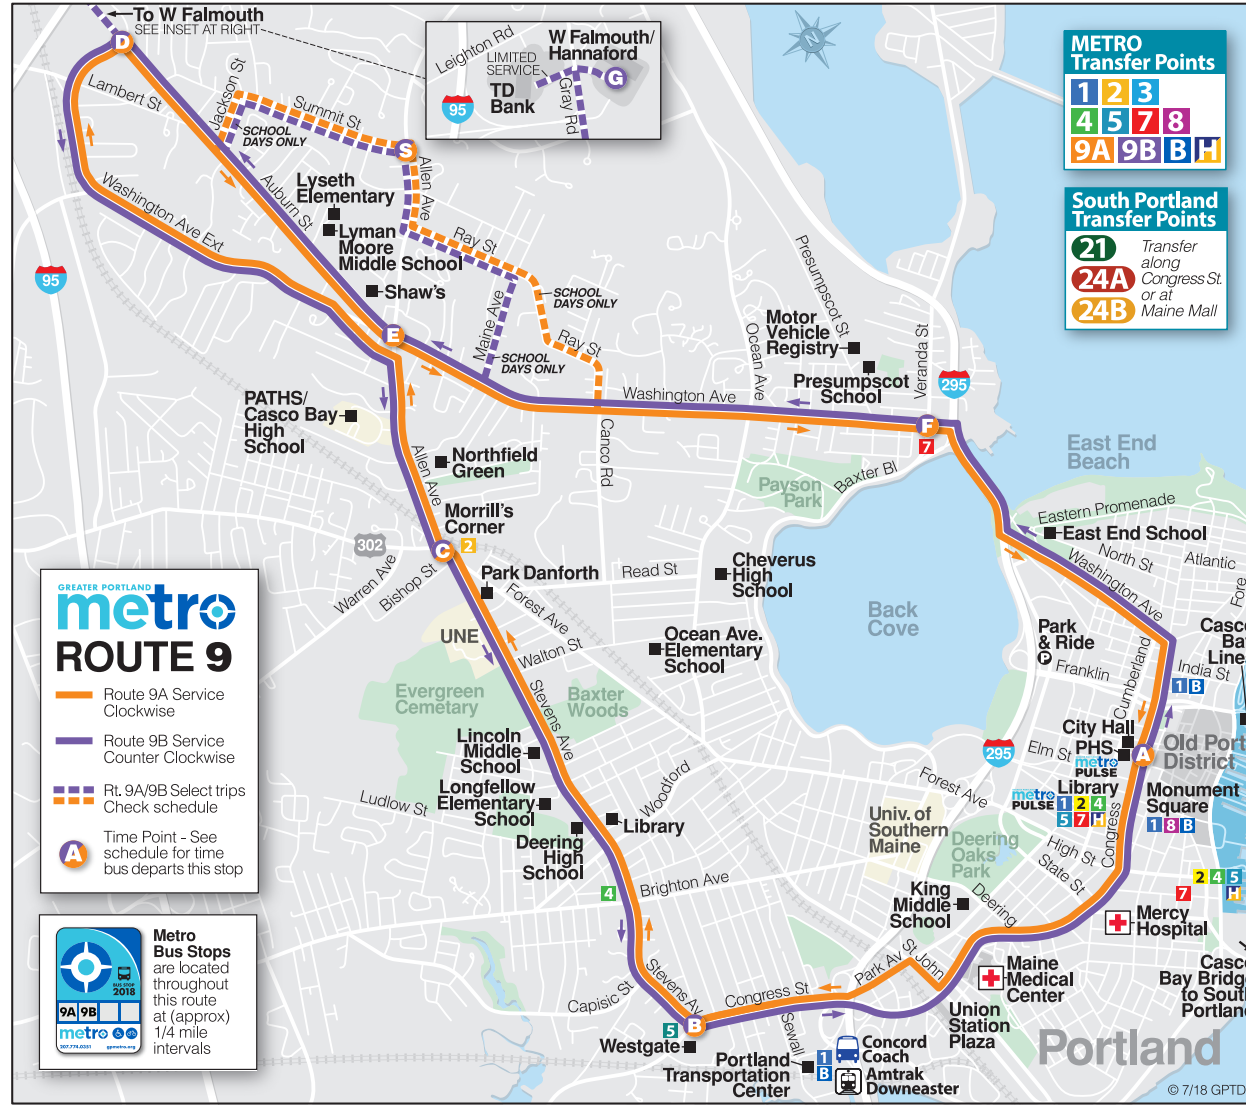

*Trips operate on school days only. On early release days, trips will operate one hour earlier.

SATURDAY NORTH DEERING VIA STEVENS AVENUE

City Hall A	Westgate B	Morrill's Corner C	Washington Auburn D	Allen's Corner E	Washington Veranda F	City Hall A
7:30	7:45	7:55	8:10	8:15	8:23	8:30
8:30	8:45	8:55	9:10	9:15	9:23	9:30
9:30	9:45	9:55	10:10	10:15	10:23	10:30
10:30	10:45	10:55	11:10	11:15	11:23	11:30
11:30	11:45	11:55	12:10	12:15	12:23	12:30
12:30	12:45	12:55	1:10	1:15	1:23	1:30
1:30	1:45	1:55	2:10	2:15	2:23	2:30
2:30	2:45	2:55	3:10	3:15	3:23	3:30
3:30	3:45	3:55	4:10	4:14	4:22	4:30
4:30	4:45	4:55	5:10	5:14	5:22	5:30
5:30	5:45	5:55	6:10	6:14	6:22	6:30
6:30	6:45	6:55	7:10	7:14	7:22	7:30
7:30	7:42	7:52	8:08	8:12	8:20	8:30
8:30	8:42	8:52	9:08	9:12	9:20	9:30
9:30	9:45	9:53	10:08	10:12	10:20	10:25

Routes and schedules subject to change.

SUNDAY NORTH DEERING VIA STEVENS AVENUE

City Hall A	Westgate B	Morrill's Corner C	Washington Auburn D	Allen's Corner E	Washington Veranda F	City Hall A
8:30	8:45	8:55	9:10	9:15	9:23	9:30
9:30	9:45	9:55	10:10	10:15	10:23	10:30
10:30	10:45	10:55	11:10	11:15	11:23	11:30
11:30	11:45	11:55	12:10	12:15	12:23	12:30
12:30	12:45	12:55	1:10	1:15	1:23	1:30
1:30	1:45	1:55	2:10	2:15	2:23	2:30
2:30	2:45	2:55	3:10	3:15	3:23	3:30
3:30	3:45	3:55	4:08	4:12	4:20	4:25

SUNDAY NORTH DEERING VIA WASHINGTON AVE

Monument Square A	Washington Veranda F	Allen's Corner E	W. Falmouth Hannaford G	Morrill's Corner C	Westgate B	Monument Square A
9:10	9:18	9:25	9:35	9:48	9:57	10:10
10:10	10:18	10:25	10:35	10:48	10:57	11:10
11:10	11:18	11:25	11:35	11:48	11:57	12:10
12:10	12:18	12:25	12:35	12:48	12:57	1:10
1:10	1:18	1:25	1:35	1:48	1:57	2:10
2:10	2:18	2:25	2:35	2:48	2:57	3:10
3:10	3:18	3:25	3:35	3:48	3:57	4:10
4:10	4:18	4:25	4:35	4:48	4:57	5:10

MONDAY THROUGH FRIDAY NORTH DEERING VIA WASHINGTON AVENUE

Monument Square A	Washington Veranda F	Allen's Corner E	Summit Allen S	W. Falmouth Hannaford G	Morrill's Corner C	Westgate B	Monument Square A
5:40	5:48	5:56	X	X	6:17	6:27	6:40
6:05	6:13	6:20	X	6:28	6:42	6:52	7:05
6:40	6:48	6:56	X	X	7:16	7:26	7:40
6:45*	6:53*	X	7:04*	X	7:23*	7:35*	7:50*
7:00*	7:08*	X	7:19*	X	7:38*	7:50*	8:05*
7:05	7:13	7:21	X	7:29	7:44	7:55	8:10
7:40	7:48	7:56	X	X	8:16	8:26	8:40
8:10	8:18	8:25	X	8:32TD	8:46	8:56	9:10
9:10	9:18	9:25	X	9:34	9:50	10:00	10:15
10:15	10:23	10:30	X	X	10:46	10:56	11:10
11:10	11:18	11:26	X	11:35TD	11:51	12:01	12:15
12:15	12:23	12:30	X	X	12:46	12:56	1:10
1:10	1:19	1:27	X	1:36	1:50	2:00	2:15
1:40	1:48	1:55	X	2:10	2:26	2:36	2:50
X	X	X	Trip starts from Deering High School at 2:30			2:40*	2:55*
X	Trip starts from Casco Bay High School/PATHS at 2:30			2:40*	2:50*	3:05*	
2:15	2:24	2:32	X	2:40	2:54	3:05	3:20
2:35*	2:44*	X	2:55*	X	3:14*	3:25*	3:40*
2:50	2:59	3:07	X	X	3:29	3:40	3:55
2:55*	3:04*	3:12*	X	X	3:34*	3:45*	4:00*
3:05*	3:14*	X	3:25*	X	3:44*	3:55*	4:10*
3:20	3:30	3:39	X	3:49TD	4:05	4:15	4:30
3:55	4:05	4:14	X	X	4:40	4:50	5:05
4:30	4:40	4:49	X	4:59TD	5:15	5:25	5:40
5:05	5:15	5:23	X	5:31	5:45	5:55	6:10
5:40	5:49	5:57	X	X	6:16	6:26	6:40
6:10	6:18	6:25	X	6:32	6:46	6:56	7:10
7:10	7:18	7:25	X	7:32	7:46	7:56	8:10
8:10	8:18	8:24	X	X	8:43	8:48	9:00

*Trips operate on school days only. On early release days, trips will operate one hour earlier.

TD - Route travels to TD Bank after stopping at Hannaford.

SATURDAY NORTH DEERING VIA WASHINGTON AVE