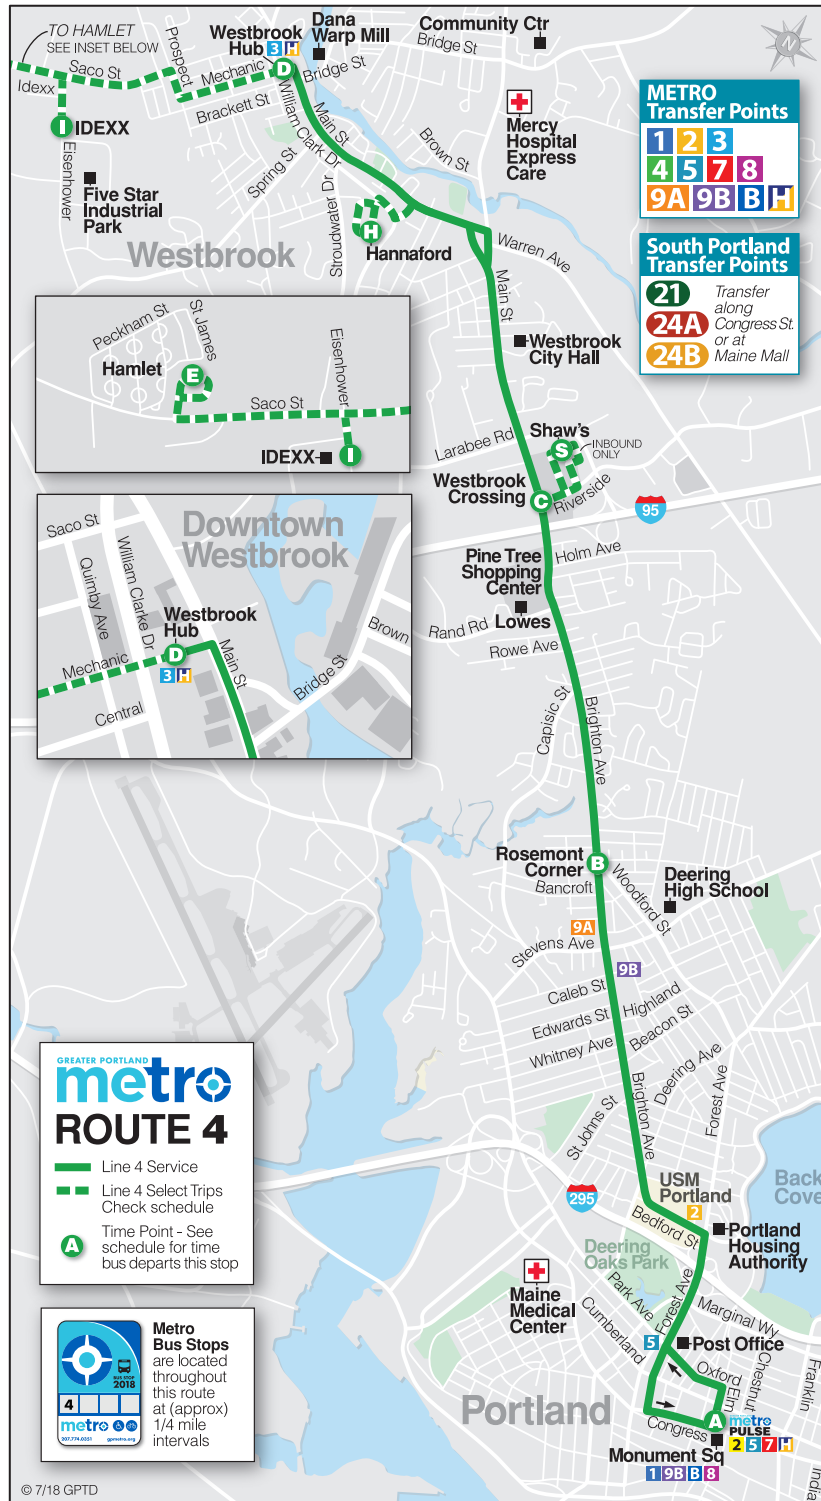

MONDAY THROUGH FRIDAY INBOUND TO DOWNTOWN PORTLAND

Hamlet	Idexx	Westbrook Hub	Hannaford	Shaw's	Rosemont Corner	METRO Pulse Elm St
E	I	D	H	S	B	A
X	5:45	5:50	X	X	6:00	6:15
X	X	6:25	X	6:40	6:48	7:05
X	6:50	6:57	7:02	7:12	7:20	7:35
7:20	X	7:25	X	X	7:40	7:55
X	7:55	8:02	X	8:15	8:23	8:40
8:25	X	8:32	X	8:45	8:53	9:10
X	X	9:00	9:05	9:15	9:23	9:40
X	9:25	9:32	X	9:45	9:53	10:10
9:55	X	10:02	10:07	10:17	10:25	10:40
X	X	10:30	10:35	10:45	10:53	11:10
11:25	X	11:32	X	11:45	11:53	12:10
X	X	12:00	12:05	12:15	12:23	12:40
X	12:25	12:32	X	12:45	12:53	1:10
12:55	X	1:02	1:07	1:17	1:25	1:40
X	X	1:30	1:35	1:45	1:53	2:10
X	1:55	2:02	X	2:15	2:23	2:40
2:25	X	2:32	X	2:45	2:53	3:10
X	X	3:00	3:05	3:15	3:23	3:40
X	3:30	3:35	X	3:45	3:53	4:10
4:00	X	4:05	X	4:15	4:23	4:40
X	X	4:35	4:40	4:50	4:58	5:10
5:00	X	5:07	X	5:20	5:28	5:40
X	5:30	5:37	X	5:50	5:58	6:10
X	X	6:05	6:10	6:20	6:28	6:40
X	6:30	6:37	X	6:50	6:58	7:10
7:00	X	7:07	X	7:20	7:28	7:40
X	X	7:25	7:30	7:35	7:40	7:52
7:55	X	8:02	X	X	8:15	8:30
X	X	9:10	9:15	X	9:25	9:40
10:10	X	10:15	X	X	10:28	10:40
X	11:10	11:17	X	X	11:30	11:40

Route map and stops subject to change.

SATURDAY OUTBOUND TO WESTBROOK

METRO Pulse Elm St	Rosemont Corner	Westbrook Crossing	Hannaford	Westbrook Hub	Hamlet
A	B	C	H	D	E
5:45	5:53	5:57	X	6:10	X
6:15	6:25	6:30	6:38	6:43	X
6:45	6:55	7:00	X	7:08	7:15
7:15	7:25	7:30	7:38	7:43	X
7:45	7:55	8:00	X	8:10	X
8:15	8:25	8:30	8:38	8:43	8:50
8:45	8:55	9:00	X	9:10	X
9:15	9:25	9:30	9:38	9:43	X
9:45	9:55	10:00	X	10:08	10:15
10:15	10:25	10:30	10:38	10:45	X
10:45	10:55	11:00	X	11:10	X
11:15	11:25	11:30	11:38	11:43	11:50
11:45	11:55	12:00	X	12:10	X
12:15	12:25	12:30	12:38	12:45	X
12:45	12:55	1:00	X	1:08	1:15
1:15	1:25	1:30	1:38	1:45	X
1:45	1:55	2:00	X	2:10	X
2:15	2:25	2:30	2:38	2:43	2:50
2:45	2:55	3:00	X	3:10	X
3:15	3:25	3:30	3:38	3:45	X
3:45	3:55	4:00	X	4:08	4:15
4:15	4:25	4:30	4:38	4:45	X
4:45	4:55	5:00	X	5:10	X
5:15	5:25	5:30	5:38	5:43	5:50
5:45	5:55	6:00	X	6:10	X
6:15	6:25	6:30	6:38	6:43	X
6:45	6:55	7:00	X	7:08	7:15
7:20	7:30	7:35	7:43	7:48	X
8:40	8:48	8:53	X	9:00	X
9:40	9:48	9:53	X	10:00	X
10:40	10:48	10:53	X	11:00	X

SATURDAY INBOUND TO DOWNTOWN PORTLAND

Hamlet	Westbrook Hub	Hannaford	Shaw's	Rosemont Corner	METRO Pulse Elm St
E	D	H	S	B	A
X	6:15	X	X	6:30	6:45
X	6:50	6:55	7:03	7:10	7:25
7:20	7:25	7:30	7:38	7:45	8:00
X	7:55	X	8:08	8:15	8:30
X	8:20	8:25	8:38	8:45	9:00
X	9:03	X	9:16	9:23	9:35
X	9:25	9:25	9:38	9:45	10:00
X	9:55	X	10:08	10:15	10:30
10:20	10:30	10:37	10:47	10:54	11:10
X	11:00	X	11:13	11:20	11:35
X	11:30	11:37	11:47	11:54	12:10
11:50	12:00	X	12:15	12:22	12:40
X	12:30	12:37	12:47	12:54	1:10
X	1:00	X	1:15	1:22	1:40
1:20	1:30	1:37	1:47	1:54	2:10
X	2:00	X	2:15	2:22	2:40
X	2:30	2:37	2:47	2:54	3:10
2:50	3:00	X	3:15	3:22	3:40
X	3:30	3:37	3:47	3:54	4:10
X	4:00	X	4:15	4:22	4:40
4:20	4:25	4:32	4:40	4:47	5:05
X	4:55	X	5:07	5:14	5:30
X	5:20	5:25	5:38	5:45	6:00
5:50	5:58	X	6:08	6:15	6:30
X	6:20	6:25	6:38	6:45	7:00
X	6:55	X	7:08	7:15	7:30
7:15	7:20	7:30	7:38	7:45	8:00
X	7:55	8:00	8:08	8:15	8:30
X	9:05	9:10	X	9:25	9:40
X	10:05	X	X	10:20	10:35
X	11:05	X	X	11:20	11:35

SUNDAY OUTBOUND TO WESTBROOK

METRO Pulse Elm St	Rosemont Corner	Westbrook Crossing	Hannaford	Westbrook Hub
A	B	C	H	D
8:15	8:25	8:30	X	8:45
9:00	9:10	9:15	9:20	9:30
9:45	9:55	10:00	X	10:15
10:30	10:40	10:45	10:50	11:00
11:15	11:25	11:30	X	11:45
12:00	12:10	12:15	12:20	12:30
12:45	12:55	1:00	X	1:15
1:30	1:40	1:45	1:50	2:00
2:15	2:25	2:30	X	2:45
3:00	3:10	3:15	3:20	3:30
3:45	3:55	4:00	X	4:15
4:30	4:40	4:45	4:50	5:00
5:15	5:25	5:30	X	5:45
6:00	6:10	6:15	6:20	6:30
6:45	6:55	7:00	X	7:10

SUNDAY INBOUND TO DOWNTOWN PORTLAND

Westbrook Hub	Hannaford	Shaw's	Rosemont Corner	METRO Pulse Elm St
D	H	S	B	A
8:50	8:55	9:05	9:10	9:20
9:35	X	9:50	9:55	10:05
10:20	10:25	10:35	10:40	10:50
11:05	X	11:20	11:25	11:35
11:50	11:55	12:05	12:10	12:20
12:35	X	12:50	12:55	1:05
1:20	1:25	1:35	1:40	1:50
2:05	X	2:20	2:25	2:35
2:50	2:55	3:05	3:10	3:20
3:35	X	3:50	3:55	4:05
4:20	4:25	4:35	4:40	4:50
5:05	X	5:20	5:25	5:35
5:50	5:55	6:05	6:10	6:25
6:35	X	6:50	6:55	7:10
7:15	X	X	7:30	7:45