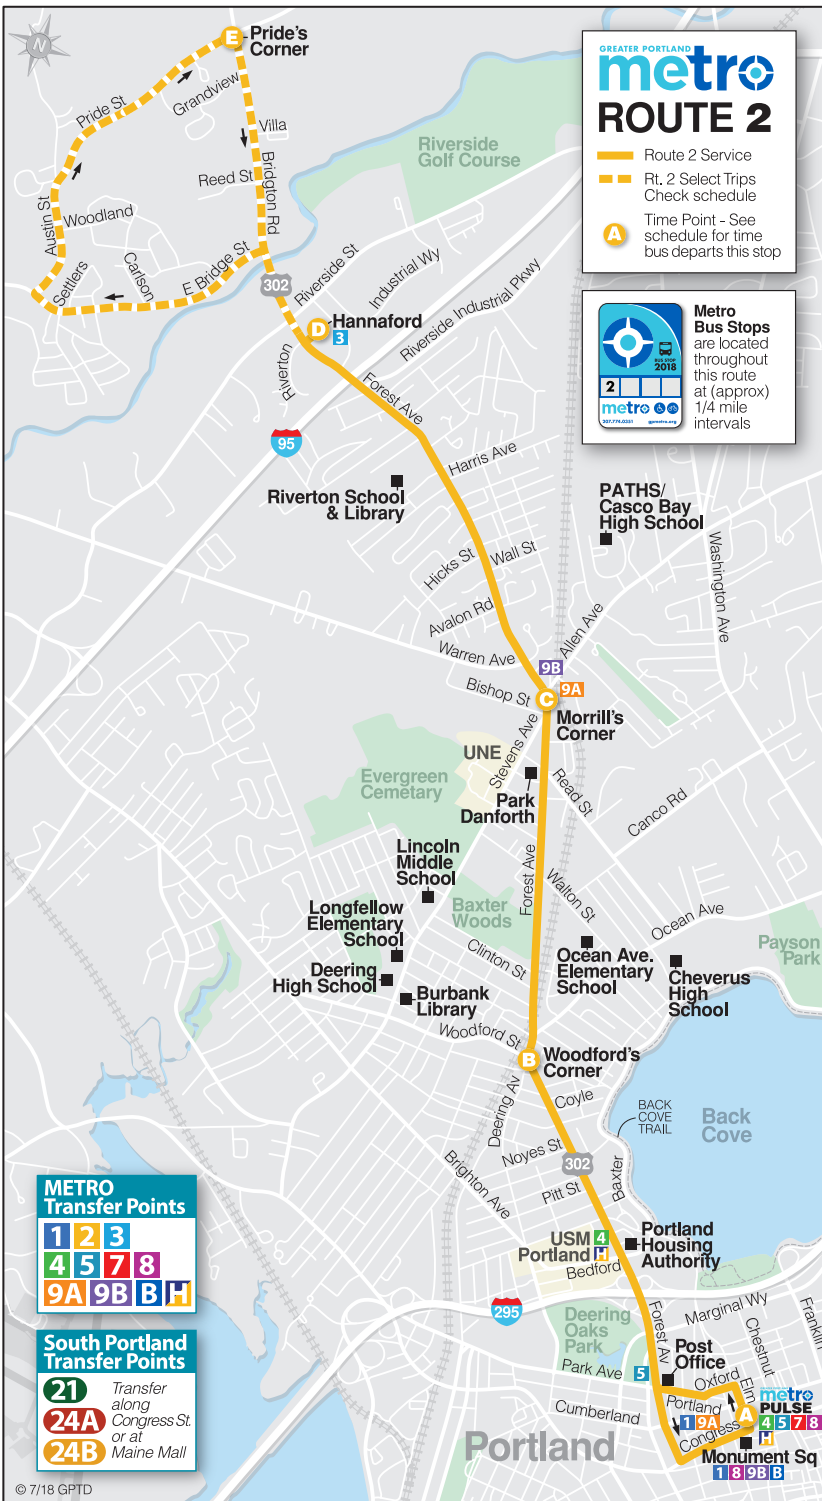

GREATER PORTLAND  
**metro**  
**ROUTE 2**

- Route 2 Service
- Rt. 2 Select Trips  
Check schedule
- Time Point - See schedule for time bus departs this stop

**Metro Bus Stops** are located throughout this route at (approx) 1/4 mile intervals

**METRO Transfer Points**

1	2	3
4	5	7
8	9A	9B
B	H	

**South Portland Transfer Points**

21	Transfer along Congress St. or at Maine Mall
24A	
24B	