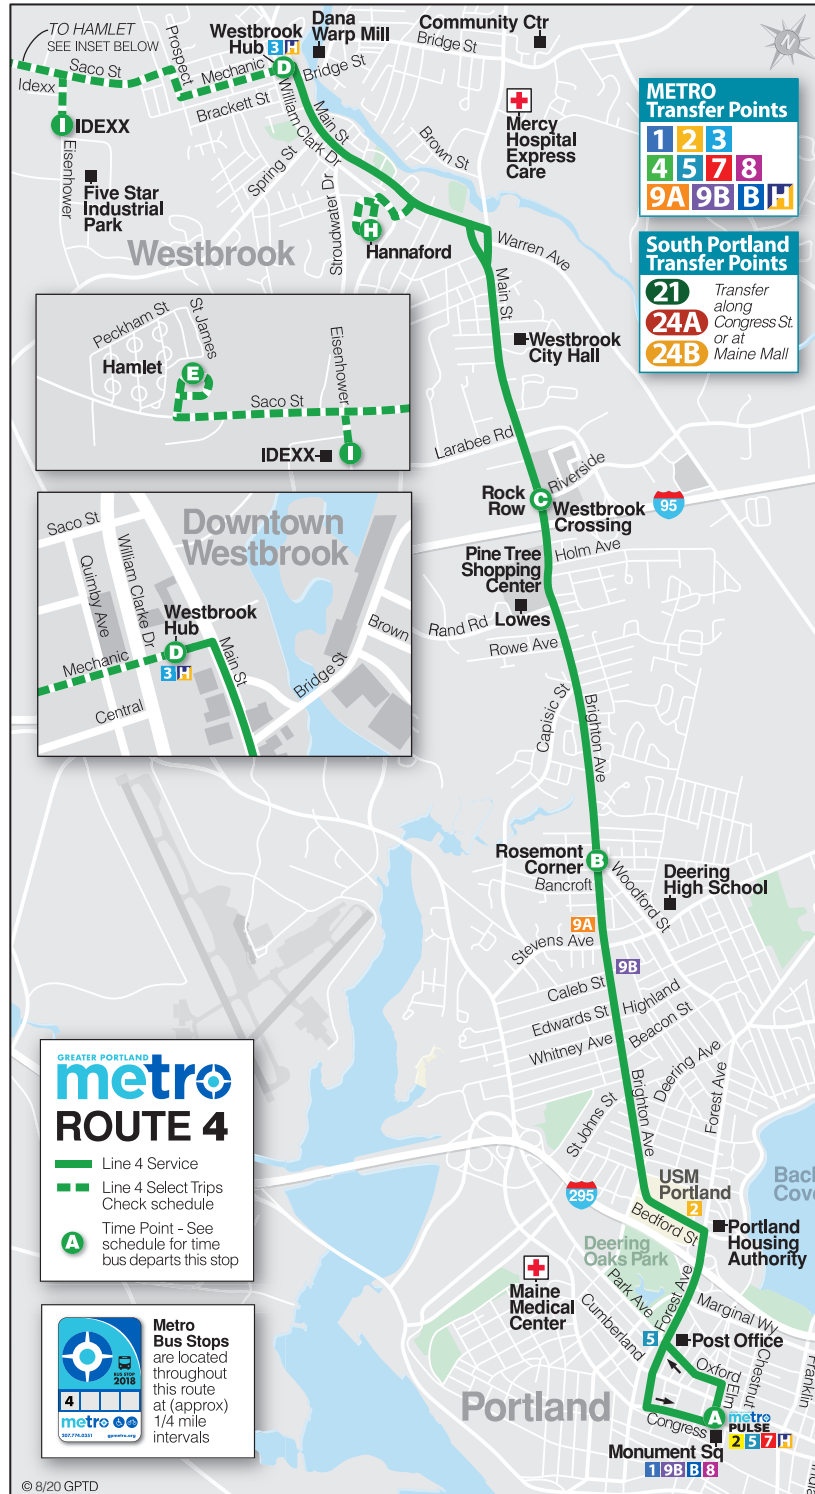

© 8/20 GPTD
Route map and stops subject to change.

SATURDAY OUTBOUND TO WESTBROOK

METRO Pulse Elm St	Rosemont Corner	Westbrook Crossing	Hannaford	Westbrook Hub	Hamlet
A	B	C	H	D	E
5:45	5:53	5:58	X	6:10	X
6:15	6:25	6:30	6:38	6:43	X
6:45	6:55	7:00	X	7:08	7:15
7:15	7:25	7:30	7:38	7:43	X
7:45	7:55	8:00	X	8:10	X
8:15	8:25	8:30	8:38	8:43	8:50
8:45	8:55	9:00	X	9:10	X
9:15	9:25	9:30	9:38	9:43	X
9:45	9:55	10:00	X	10:08	10:15
10:15	10:25	10:30	10:38	10:45	X
10:45	10:55	11:00	X	11:10	X
11:15	11:25	11:30	11:38	11:43	11:50
11:45	11:55	12:00	X	12:10	X
12:15	12:25	12:30	12:38	12:45	X
12:45	12:55	1:00	X	1:08	1:15
1:15	1:25	1:30	1:38	1:45	X
1:45	1:55	2:00	X	2:10	X
2:15	2:25	2:30	2:38	2:43	2:50
2:45	2:55	3:00	X	3:10	X
3:15	3:25	3:30	3:38	3:45	X
3:45	3:55	4:00	X	4:08	4:15
4:15	4:25	4:30	4:38	4:45	X
4:45	4:55	5:00	X	5:10	X
5:15	5:25	5:30	5:38	5:43	5:50
5:45	5:55	6:00	X	6:10	X
6:15	6:25	6:30	6:38	6:43	X
6:45	6:55	7:00	X	7:08	7:15
7:20	7:30	7:35	7:43	7:48	X
8:40	8:48	8:53	X	9:00	X
9:40	9:48	9:53	X	10:00	X
10:40	10:48	10:53	X	11:00	X