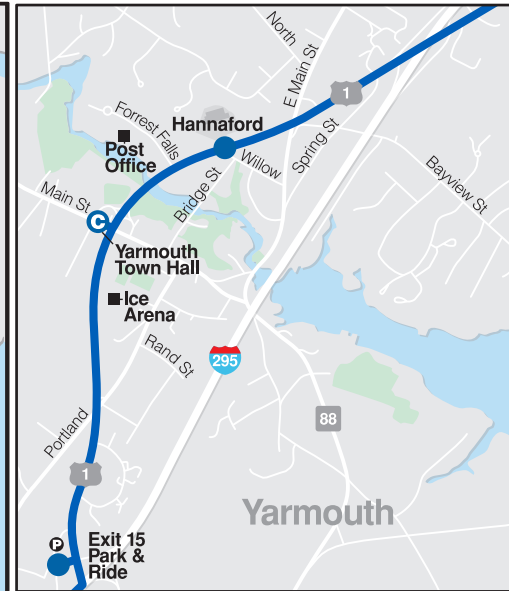

MONDAY THROUGH FRIDAY SOUTHBOUND TO PORTLAND

Brunswick Train Station E	Downtown Freeport/LL Bean D	Yarmouth Town Hall C	Library B	*PTC/Thompson's Pt T
5:45	6:00	6:14	6:34	6:46
6:45	7:05	7:19	7:39	7:52
7:25	7:45	7:59	8:21	8:34
8:00	8:18	8:32	8:54	9:07
9:15	9:35	9:48	10:10	10:22
10:15	10:35	10:48	11:10	11:22
12:45	1:05	1:20	1:40	1:50
2:55	3:15	3:28	3:50	4:02
3:50	4:12	4:26	4:48	5:00
4:30	4:52	5:06	5:26	5:38
5:35	6:00	6:12	6:32	6:44
6:30	6:48	7:00	7:20	7:30
7:00	7:18	7:30	7:50	8:00
8:15	8:33	8:45	9:00	9:10

*TTP stops at PTC before Thompson's Pt. Time indicates arrival time at Thompson's Pt.

SATURDAY NORTHBOUND TO BRUNSWICK

Thompson's Point T	Portland Transportation Center A	Monument Square B	Yarmouth Town Hall C	Downtown Freeport/LL Bean D	Brunswick Train Station E
7:58	8:00	8:10	8:30	8:43	9:03
10:28	10:30	10:40	11:00	11:13	11:33
12:58	1:00	1:10	1:30	1:43	2:03
3:28	3:30	3:40	4:00	4:13	4:33
5:58	6:00	6:10	6:30	6:43	7:03
8:28	8:30	8:40	8:58	9:10	9:28

SATURDAY SOUTHBOUND TO PORTLAND

Brunswick Train Station E	Downtown Freeport/LL Bean D	Yarmouth Town Hall C	Library B	*PTC/Thompson's Pt A
9:15	9:35	9:48	10:08	10:18
11:45	12:05	12:18	12:38	12:48
2:15	2:35	2:48	3:08	3:18
4:45	5:05	5:18	5:38	5:48
7:15	7:35	7:48	8:08	8:18

METRO Transfer Points
1 2 3
4 5 7 8
9A 9B B H

South Portland Transfer Points
21 Transfer along Congress St. or at
24A
24B Maine Mall

© 8/21 GPTD