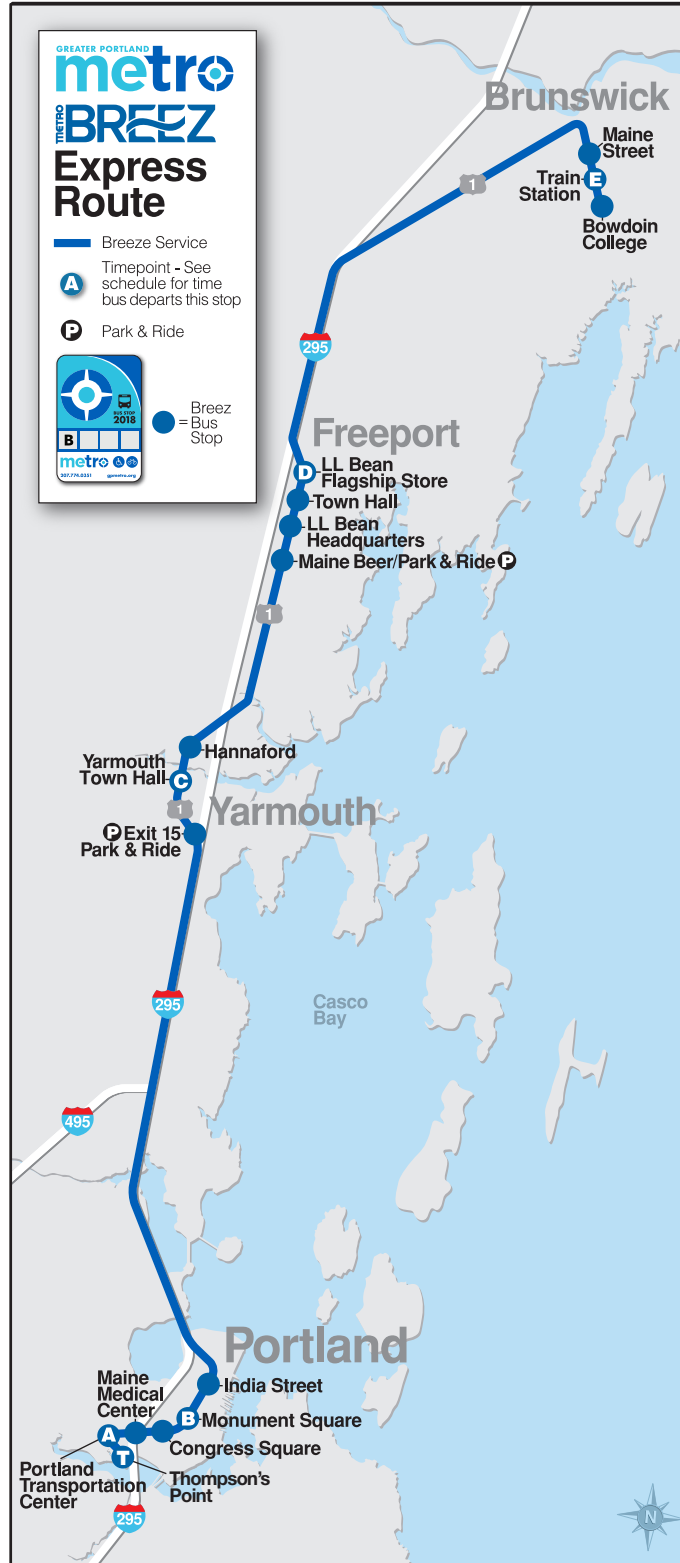

MONDAY THROUGH FRIDAY SOUTHBOUND TO PORTLAND

Brunswick Train Station E	Downtown Freeport/LL Bean D	Yarmouth Town Hall C	Library B	*PTC/Thompson's Pt T
5:45	6:00	6:14	6:34	6:46
6:45	7:05	7:19	7:39	7:52
7:25	7:45	7:59	8:21	8:34
8:00	8:18	8:32	8:54	9:07
9:15	9:35	9:48	10:10	10:22
10:15	10:35	10:48	11:10	11:22
12:45	1:05	1:20	1:40	1:50
2:55	3:15	3:28	3:50	4:02
3:50	4:12	4:26	4:48	5:00
4:30	4:52	5:06	5:26	5:38
5:35	6:00	6:12	6:32	6:44
6:30	6:48	7:00	7:20	7:30
7:00	7:18	7:30	7:50	8:00
8:15	8:33	8:45	9:00	9:10

*TTP stops at PTC before Thompson's Pt. Time indicates arrival time at Thompson's Pt.

SATURDAY NORTHBOUND TO BRUNSWICK

Thompson's Point T	Portland Transportation Center A	Monument Square B	Yarmouth Town Hall C	Downtown Freeport/LL Bean D	Brunswick Train Station E
7:58	8:00	8:10	8:30	8:43	9:03
10:28	10:30	10:40	11:00	11:13	11:33
12:58	1:00	1:10	1:30	1:43	2:03
3:28	3:30	3:40	4:00	4:13	4:33
5:58	6:00	6:10	6:30	6:43	7:03
8:28	8:30	8:40	8:58	9:10	9:28

SATURDAY SOUTHBOUND TO PORTLAND

Brunswick Train Station E	Downtown Freeport/LL Bean D	Yarmouth Town Hall C	Library B	*PTC/Thompson's Pt A
9:15	9:35	9:48	10:08	10:18
11:45	12:05	12:18	12:38	12:48
2:15	2:35	2:48	3:08	3:18
4:45	5:05	5:18	5:38	5:48
7:15	7:35	7:48	8:08	8:18

METRO Transfer Points
1 2 3
4 5 7 8
9A 9B B H

South Portland Transfer Points
21 Transfer along Congress St. or at
24A
24B Maine Mall

© 8/21 GPTD