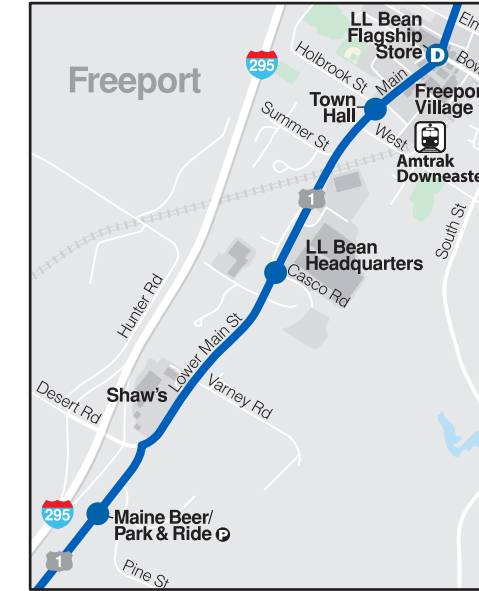

MONDAY THROUGH FRIDAY SOUTHBOUND TO PORTLAND

Brunswick Train Station E	Downtown Freeport/LL Bean D	Yarmouth Town Hall C	Library B	*PTC/Thompson's Pt T
5:45	6:00	6:14	6:34	6:46
6:45	7:05	7:19	7:39	7:52
7:25	7:45	7:59	8:21	8:34
8:00	8:18	8:32	8:54	9:07
9:15	9:35	9:48	10:10	10:22
10:15	10:35	10:48	11:10	11:22
12:45	1:05	1:20	1:40	1:50
2:55	3:15	3:28	3:50	4:02
3:50	4:12	4:26	4:48	5:00
4:30	4:52	5:06	5:26	5:38
5:35	6:00	6:12	6:32	6:44
6:30	6:48	7:00	7:20	7:30
7:00	7:18	7:30	7:50	8:00
8:15	8:33	8:45	9:00	9:10

*TTP stops at PTC before Thompson's Pt. Time indicates arrival time at Thompson's Pt.

SATURDAY NORTHBOUND TO BRUNSWICK

Thompson's Point T	Portland Transportation Center A	Monument Square B	Yarmouth Town Hall C	Downtown Freeport/LL Bean D	Brunswick Train Station E
7:58	8:00	8:10	8:30	8:43	9:03
10:28	10:30	10:40	11:00	11:13	11:33
12:58	1:00	1:10	1:30	1:43	2:03
3:28	3:30	3:40	4:00	4:13	4:33
5:58	6:00	6:10	6:30	6:43	7:03
8:28	8:30	8:40	8:58	9:10	9:28

SATURDAY SOUTHBOUND TO PORTLAND

Brunswick Train Station E	Downtown Freeport/LL Bean D	Yarmouth Town Hall C	Library B	*PTC/Thompson's Pt A
9:15	9:35	9:48	10:08	10:18
11:45	12:05	12:18	12:38	12:48
2:15	2:35	2:48	3:08	3:18
4:45	5:05	5:18	5:38	5:48
7:15	7:35	7:48	8:08	8:18

METRO Transfer Points
1 2 3
4 5 7 8
9A 9B B H

South Portland Transfer Points
21 Transfer along Congress St. or at
24A
24B Maine Mall

© 8/21 GPTD