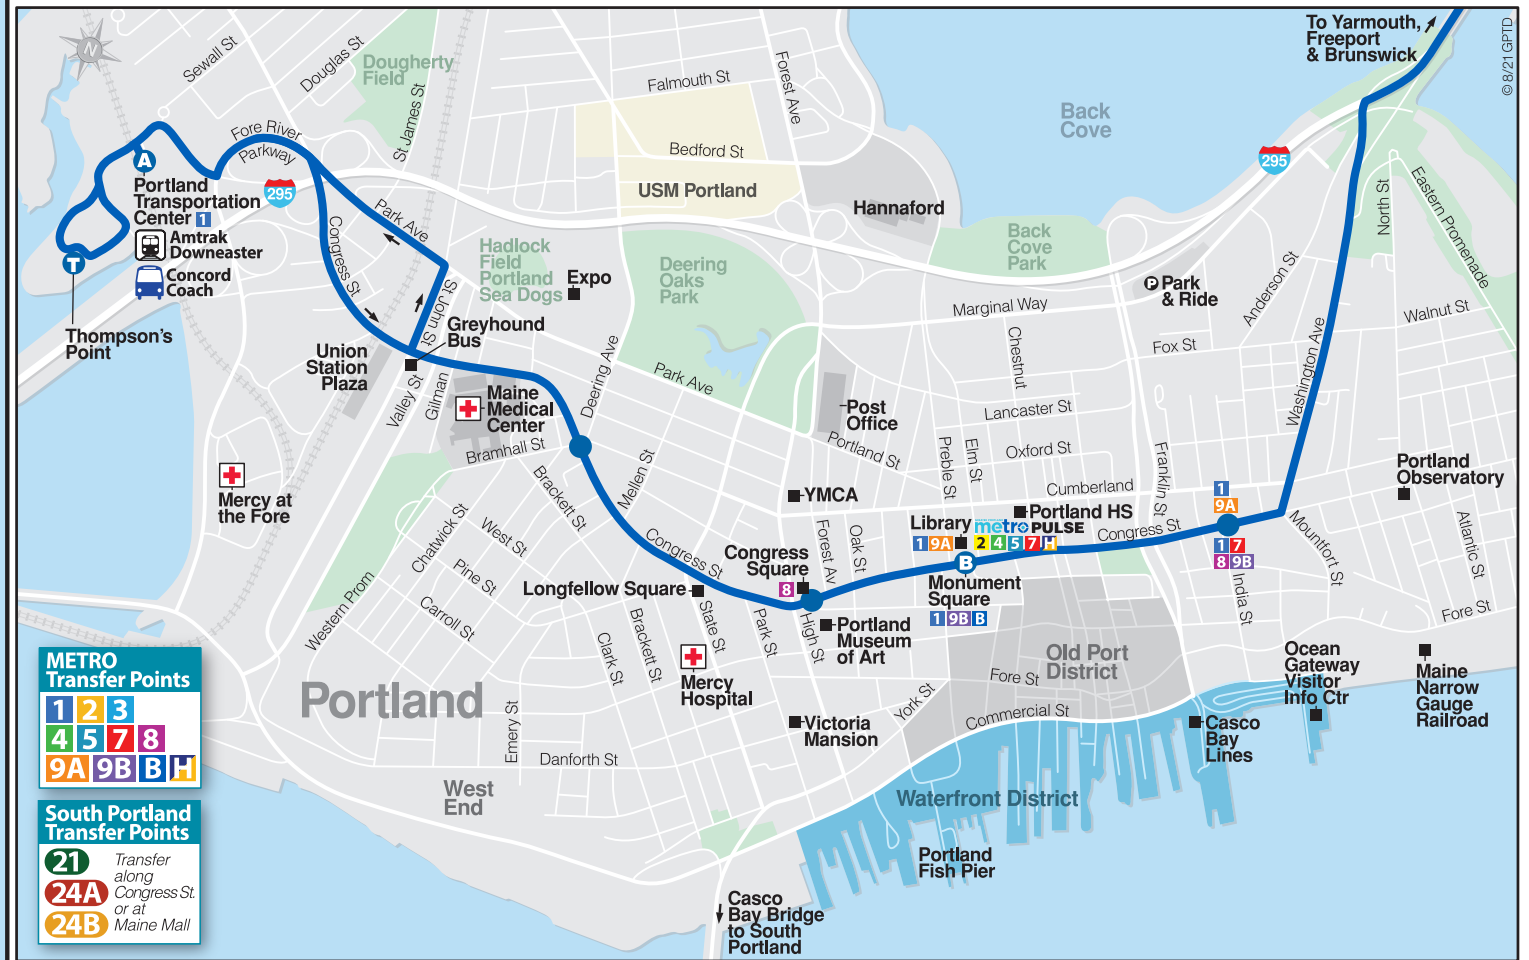

MONDAY THROUGH FRIDAY SOUTHBOUND TO PORTLAND

Brunswick Train Station E	Downtown Freeport/LL Bean D	Yarmouth Town Hall C	Library B	*PTC/Thompson's Pt T
5:45	6:00	6:14	6:34	6:46
6:45	7:05	7:19	7:39	7:52
7:25	7:45	7:59	8:21	8:34
8:00	8:18	8:32	8:54	9:07
9:15	9:35	9:48	10:10	10:22
10:15	10:35	10:48	11:10	11:22
12:45	1:05	1:20	1:40	1:50
2:55	3:15	3:28	3:50	4:02
3:50	4:12	4:26	4:48	5:00
4:30	4:52	5:06	5:26	5:38
5:35	6:00	6:12	6:32	6:44
6:30	6:48	7:00	7:20	7:30
7:00	7:18	7:30	7:50	8:00
8:15	8:33	8:45	9:00	9:10

*TTP stops at PTC before Thompson's Pt. Time indicates arrival time at Thompson's Pt.

SATURDAY NORTHBOUND TO BRUNSWICK

Thompson's Point T	Portland Transportation Center A	Monument Square B	Yarmouth Town Hall C	Downtown Freeport/LL Bean D	Brunswick Train Station E
7:58	8:00	8:10	8:30	8:43	9:03
10:28	10:30	10:40	11:00	11:13	11:33
12:58	1:00	1:10	1:30	1:43	2:03
3:28	3:30	3:40	4:00	4:13	4:33
5:58	6:00	6:10	6:30	6:43	7:03
8:28	8:30	8:40	8:58	9:10	9:28

SATURDAY SOUTHBOUND TO PORTLAND

Brunswick Train Station E	Downtown Freeport/LL Bean D	Yarmouth Town Hall C	Library B	*PTC/Thompson's Pt A
9:15	9:35	9:48	10:08	10:18
11:45	12:05	12:18	12:38	12:48
2:15	2:35	2:48	3:08	3:18
4:45	5:05	5:18	5:38	5:48
7:15	7:35	7:48	8:08	8:18

METRO Transfer Points
1 2 3
4 5 7 8
9A 9B B H

South Portland Transfer Points
21 Transfer along Congress St. or at
24A
24B Maine Mall

© 8/21 GPTD