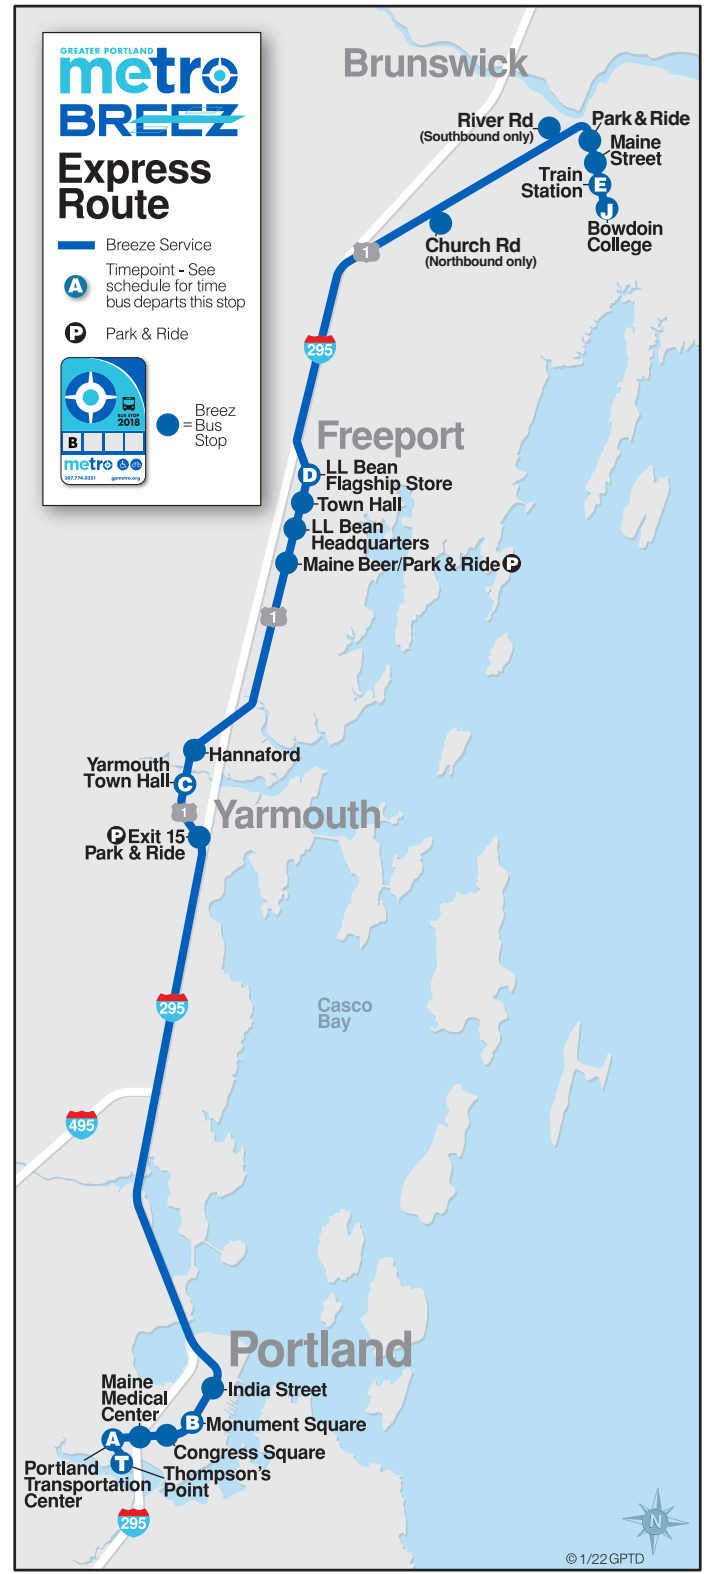

Northbound: Route services Brunswick Park and Ride on Cedar Street, Maine/ Everett St. stop, and Bowdoin College before stopping at Brunswick Train Station.

MONDAY THROUGH FRIDAY SOUTHBOUND TO PORTLAND

Southbound: *Bus will layover at Brunswick Train Station, after Bowdoin stop, before continuing Southbound.

†Route stops inside parking lot at Brunswick Park and Ride after servicing Brunswick Train Station.

SATURDAY NORTHBOUND TO BRUNSWICK

Thompson's Point	Portland Transportation Center	Monument Square	Yarmouth Town Hall	Downtown Freeport/LL Bean	Brunswick Train Station
T	A	B	C	D	E
7:58	8:00	8:10	8:30	8:43	9:03
10:28	10:30	10:40	11:00	11:13	11:33
12:58	1:00	1:10	1:30	1:43	2:03
3:28	3:30	3:40	4:00	4:13	4:33
5:58	6:00	6:10	6:30	6:43	7:03
8:28	8:30	8:40	8:58	9:10	9:28

Metro Transfer Points

1 2 3
4 5 7 8
9A 9B B H

South Portland Transfer Points

21 Transfer along Congress St. or at Maine Mall
24A
24B