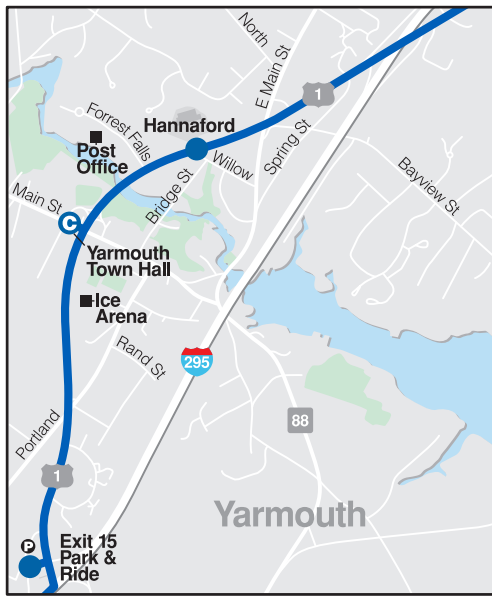

Northbound: Route services Brunswick Park and Ride on Cedar Street, Maine/ Everett St. stop, and Bowdoin College before stopping at Brunswick Train Station.

MONDAY THROUGH FRIDAY SOUTHBOUND TO PORTLAND

Southbound: *Bus will layover at Brunswick Train Station, after Bowdoin stop, before continuing Southbound.

†Route stops inside parking lot at Brunswick Park and Ride after servicing Brunswick Train Station.

SATURDAY NORTHBOUND TO BRUNSWICK

Thompson's Point	Portland Transportation Center	Monument Square	Yarmouth Town Hall	Downtown Freeport/LL Bean	Brunswick Train Station
T	A	B	C	D	E
7:58	8:00	8:10	8:30	8:43	9:03
10:28	10:30	10:40	11:00	11:13	11:33
12:58	1:00	1:10	1:30	1:43	2:03
3:28	3:30	3:40	4:00	4:13	4:33
5:58	6:00	6:10	6:30	6:43	7:03
8:28	8:30	8:40	8:58	9:10	9:28

Metro Transfer Points

1 2 3
4 5 7 8
9A 9B B H

South Portland Transfer Points

21 Transfer along Congress St. or at Maine Mall
24A
24B