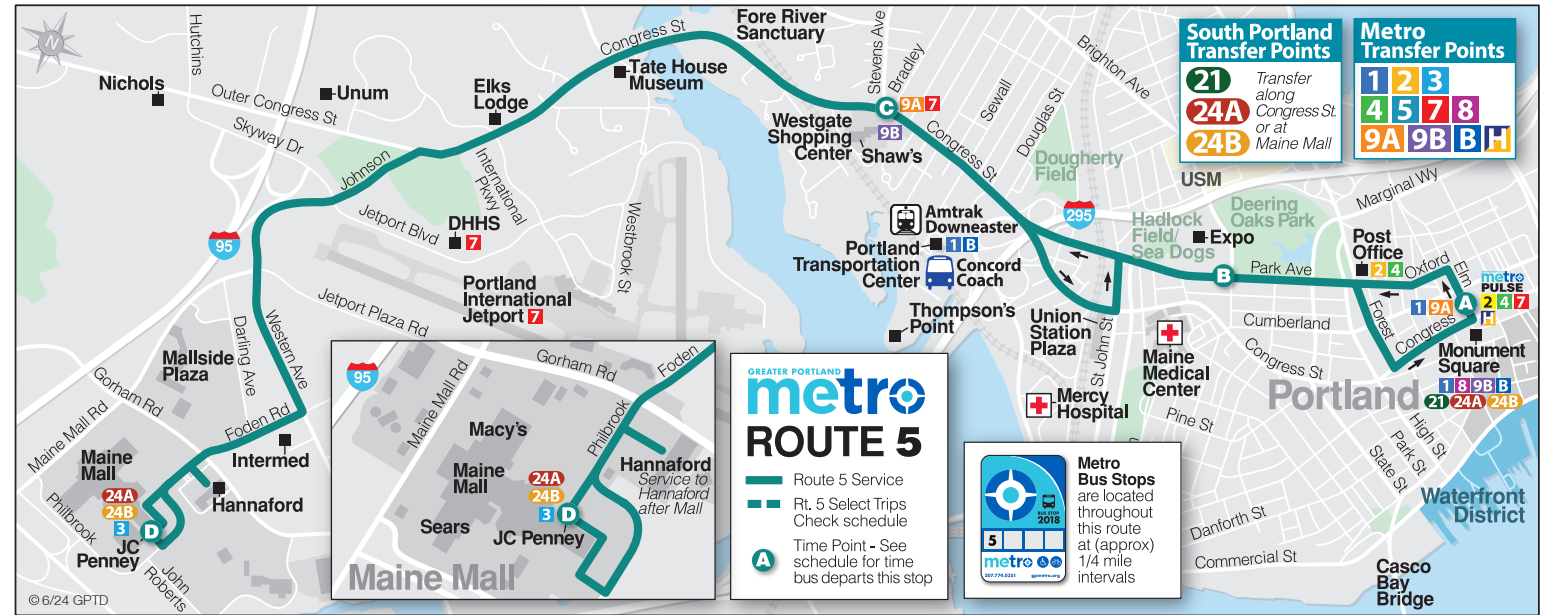

MONDAY THROUGH FRIDAY INBOUND TO DOWNTOWN PORTLAND

Maine Mall JC Penney D	Westgate C	Park Ave & Weymouth B	Metro Pulse Elm St A	To Route
5:40	5:56	6:03	6:10	2
6:10	6:26	6:33	6:40	2
6:40	6:56	7:03	7:10	2
7:10	7:26	7:33	7:40	2
7:35	7:51	8:00	8:10	2
8:05	8:21	8:30	8:40	2
8:40	8:56	9:03	9:10	2
9:10	9:26	9:33	9:40	2
9:40	9:56	10:03	10:10	2
10:10	10:26	10:33	10:40	2
10:40	10:56	11:03	11:10	2
11:10	11:26	11:33	11:40	2
11:40	11:56	12:03	12:10	2
12:10	12:26	12:33	12:40	2
12:40	12:56	1:03	1:10	2
1:10	1:26	1:33	1:40	2
1:40	1:56	2:03	2:10	2
2:10	2:26	2:33	2:40	2
2:40	2:56	3:03	3:10	2
3:10	3:26	3:33	3:40	2
3:40	3:56	4:03	4:10	2
4:10	4:23	4:33	4:40	2
4:40	4:53	5:03	5:10	2
5:10	5:23	5:33	5:40	2
5:40	5:56	6:03	6:10	2
6:10	6:26	6:33	6:40	2
6:40	6:56	7:03	7:10	2
7:10	7:26	7:33	7:40	2
8:10	8:26	8:33	8:40	2
9:10	9:23	9:33	9:40	2
10:10	10:23	10:28	10:35	N/A

D - Maine Mall - JC Penney entrance.

SUNDAY OUTBOUND TO MAINE MALL

Metro Pulse Elm St A	Park Ave Portland Expo B	Westgate C	Maine Mall JC Penney D	To Route
7:55	7:59	8:05	8:20	5
8:40	8:44	8:50	9:05	5
9:25	9:29	9:35	9:50	3
10:10	10:14	10:20	10:35	5
10:55	10:59	11:05	11:20	3
11:40	11:44	11:50	12:05	5
12:25	12:29	12:35	12:50	3
1:10	1:14	1:20	1:35	5
1:55	1:59	2:05	2:20	3
2:40	2:44	2:50	3:05	5
3:25	3:29	3:35	3:50	3
4:10	4:14	4:20	4:35	5
4:55	4:59	5:05	5:20	3
5:40	5:44	5:50	6:05	5

SUNDAY INBOUND TO DOWNTOWN PORTLAND

Maine Mall JC Penney D	Westgate C	Park & Weymouth B	Metro Pulse Elm St A	To Route
8:25	8:42	8:48	8:55	
9:10	9:27	9:33	9:40	
9:55	10:12	10:18	10:25	
10:40	10:57	11:03	11:10	
11:20	11:37	11:43	11:50	
12:10	12:27	12:33	12:40	2
12:50	1:07	1:13	1:20	2
1:40	1:57	2:03	2:10	2
2:20	2:37	2:43	2:50	2
3:10	3:27	3:33	3:40	2
3:50	4:07	4:13	4:20	2
4:40	4:57	5:03	5:10	2
5:20	5:37	5:43	5:50	2
6:10	6:27	6:33	6:40	2