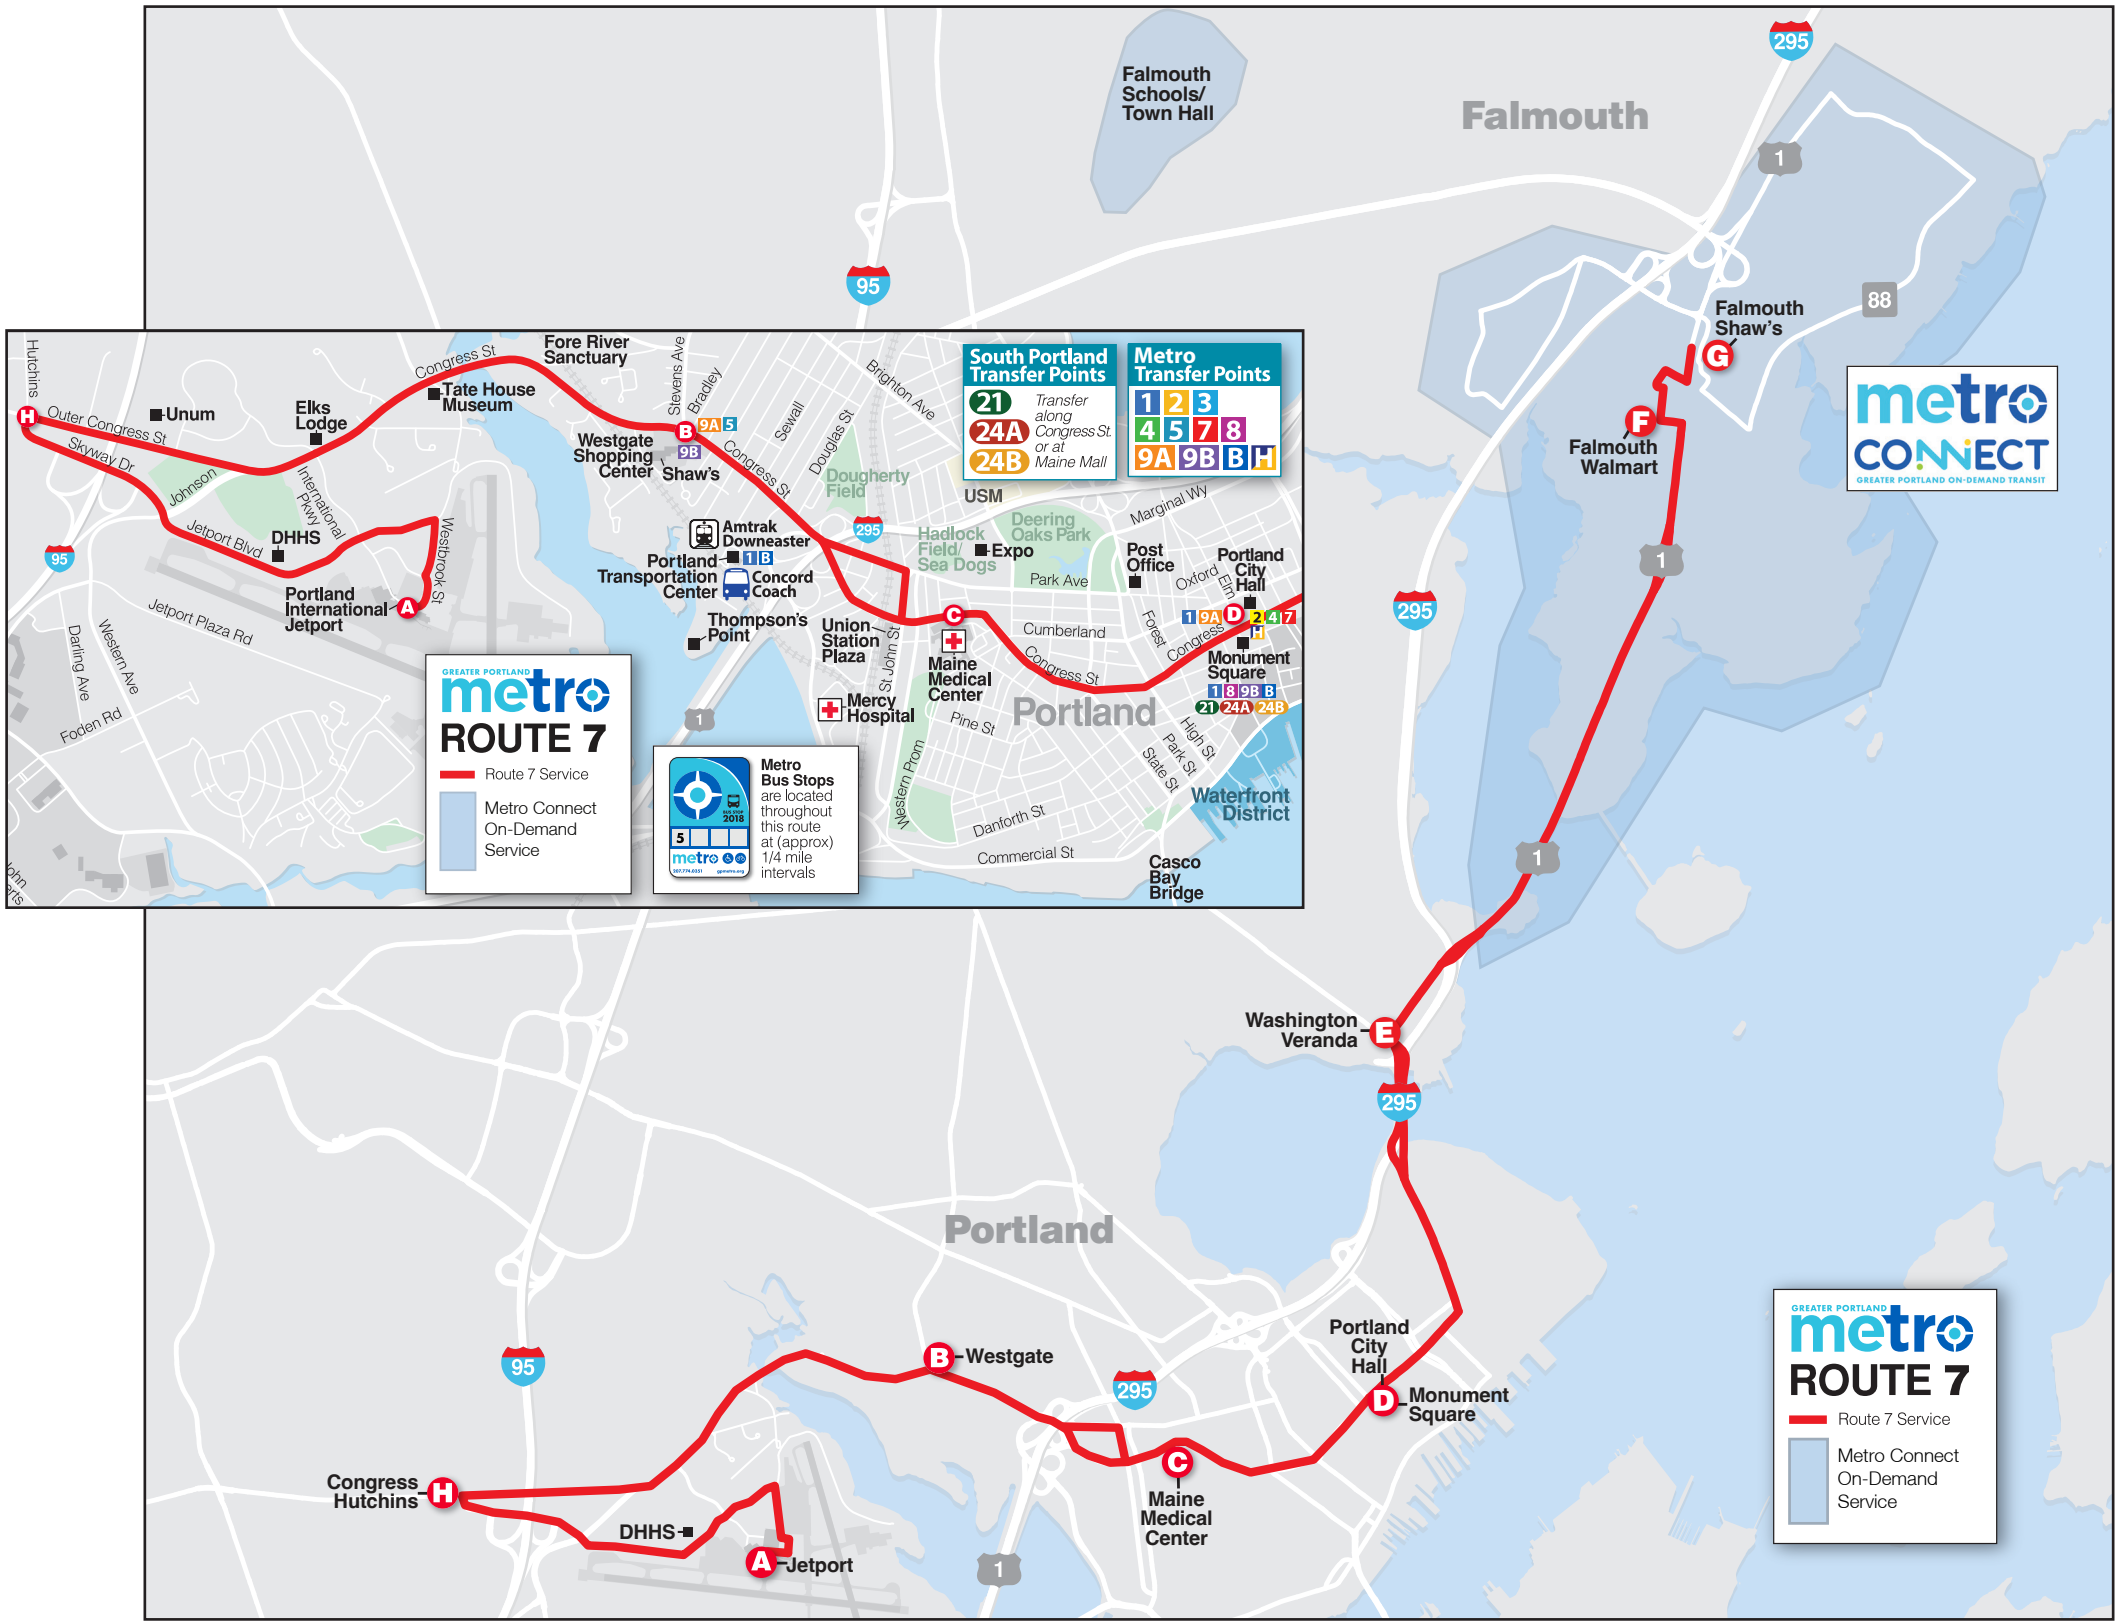

SATURDAY OUTBOUND TO FALMOUTH

Jetport	Congress Hutchins	Westgate	Congress St Maine Med Center	Monument Square	Washington Veranda	Falmouth Walmart	Falmouth Shaw's
A	H	B	C	D	E	F	G
...
...	6:22	6:30	6:38	6:45	6:50
7:15	7:20	7:28	7:36	7:45	7:53	8:03	8:08
8:15	8:20	8:28	8:36	8:45	8:53	9:03	9:08
9:15	9:20	9:28	9:36	9:45	9:53	10:03	10:08
10:15	10:20	10:28	10:36	10:45	10:53	11:03	11:08
11:15	11:20	11:28	11:36	11:45	11:53	12:03	12:08
12:15	12:20	12:28	12:36	12:45	12:53	1:03	1:08
1:15	1:20	1:28	1:36	1:45	1:53	2:03	2:08
2:15	2:20	2:28	2:36	2:45	2:53	3:03	3:08
3:15	3:20	3:28	3:36	3:45	3:53	4:03	4:08
4:15	4:20	4:28	4:36	4:45	4:53	5:03	5:08
5:15	5:20	5:28	5:36	5:45	5:53	6:03	6:08
6:15	6:20	6:28	6:36	6:45	6:53	7:03	7:08
7:15	7:20	7:28	7:36	7:45	7:53	8:03	8:08
8:15	8:20	8:28	8:36	8:45	8:53	9:00	9:05
9:15	9:20	9:28	9:36	9:45	9:53	10:00	10:05
10:05	10:10	10:18	10:26	10:35	10:43	10:50	10:55

Greater Portland Metro is introducing Metro Connect, an on-demand rideshare option available in parts of Falmouth. The 'fixed route' service loops — Johnson Rd., Town Landing, and Route 88 and OceanView and nearby locations — will be removed (effective 12.29.24) and replaced by Metro Connect On-Demand service.

To get started, download the GP Metro Connect on-Demand mobile app and plan your trip. Riders can be dropped off within the zone or at a Metro bus stop for continued service to Downtown Portland and beyond. More info at gpmetro.org/connect.

Route map and stops subject to change.