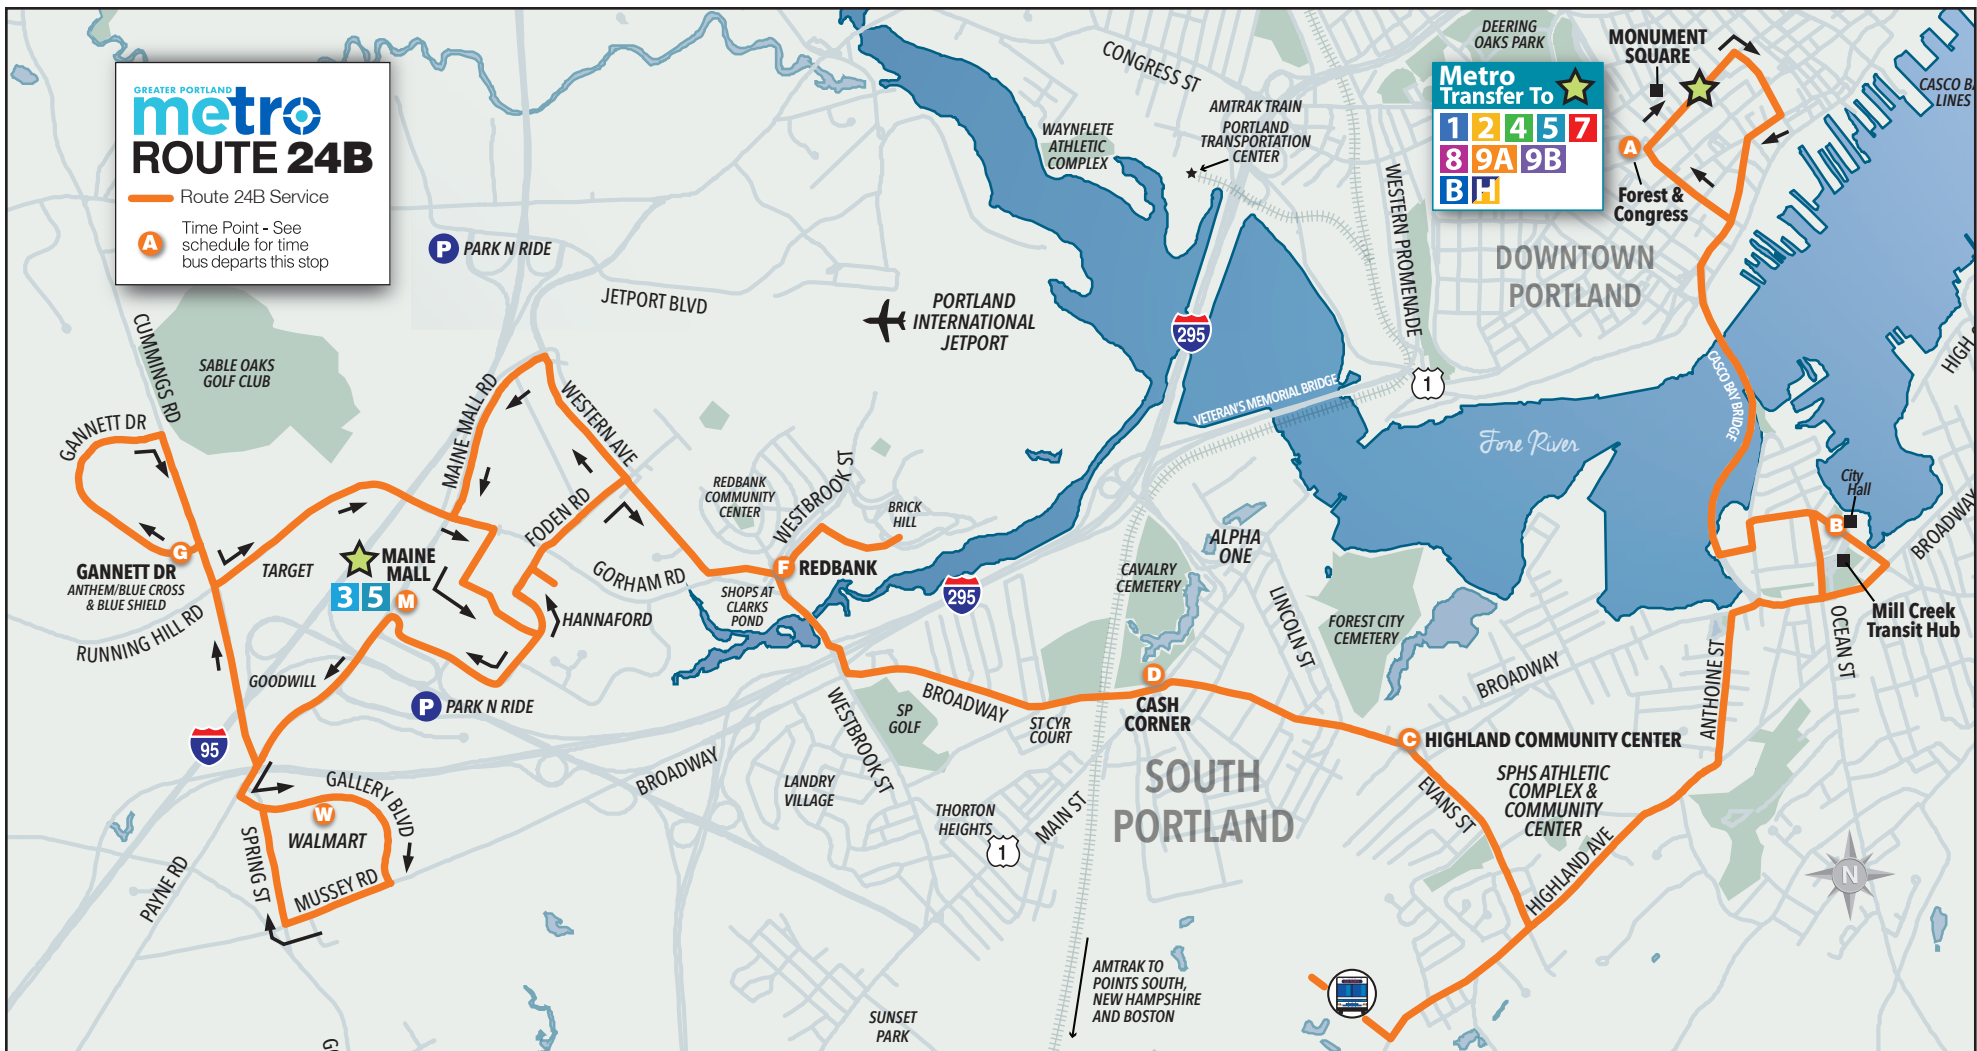

**MONDAY THROUGH FRIDAY
OUTBOUND TO MAINE MALL VIA COMMUNITY CENTER**

Congress St & Forest Ave A	Mill Creek Transit Hub B	Highland Community Center H	Cash Corner C	Brick Hill Redbank R	Maine Mall M	Walmart W
...	...	...	...	...	...	...
B 6:30	6:40	6:50	6:55	B 7:05	7:15	7:23
B 8:30	8:45	H 8:55	9:00	B 9:13	9:25	9:35
B 10:30	10:45	10:55	11:00	B 11:13	11:25	11:35
B 12:30	12:45	12:55	1:00	B 1:10	1:25	1:35
B 2:45	3:00	3:10	3:15	B 3:25	3:35	3:45
B 4:45	5:00	H 5:10	5:15	B 5:30	5:40	5:50
7:00	7:10	7:15	7:20	7:25	7:35	7:40
8:25	8:35	8:40	8:45	8:50	8:55	9:00

**MONDAY THROUGH FRIDAY
INBOUND TO DOWNTOWN PORTLAND VIA COMMUNITY CENTER**

Gannett Dr G	Maine Mall M	Brick Hill Redbank R	Cash Corner C	Highland Community Center H	Mill Creek Transit Hub B	Congress St & Forest Ave A
...	...	...	...	...	6:20	6:30
7:30	7:50	B 7:55	8:05	H 8:10	8:20	8:30
9:40	9:55	B 10:05	10:10	10:15	10:20	10:30
11:40	11:50	B 12:00	12:05	12:10	12:15	12:30
1:40	1:55	B 2:05	2:10	H 2:15	2:35	2:45
3:50	4:00	B 4:15	4:20	H 4:25	4:35	4:45
RH	6:15	B 6:25	6:30	6:35	6:45	7:00
RH	7:55	8:00	8:05	8:10	8:15	8:25
RH	9:15	9:20	9:25	9:30	9:40	9:50

There is no weekend service on Route 24B Maine Mall.

B - Bus runs to Brick Hill.

H - Bus runs to Outer Highland Ave.

RH - Bus runs to Running Hill Rd after Walmart.