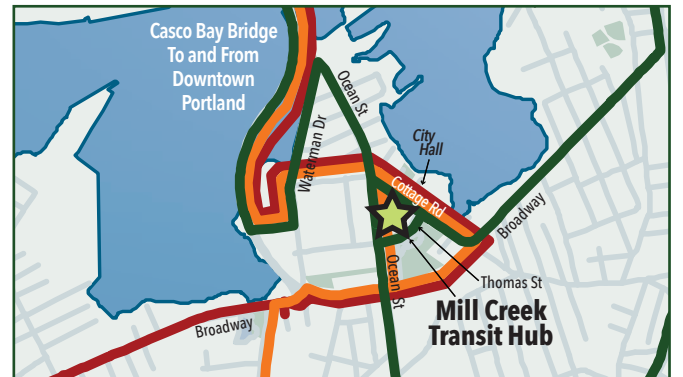

SATURDAY INBOUND TO PORTLAND

SMCC E	Ferry Village & High St F	Mill Creek Transit Hub B	Congress St & Forest Ave A
6:37	6:40	6:50	7:00
7:22	7:25	7:35	7:45
8:07	8:10	8:20	8:30
8:58	9:00	9:10	9:30
9:58	10:00	10:10	10:30
10:58	11:00	11:10	11:30
11:58	12:00	12:10	12:30
12:58	1:00	1:10	1:30
1:58	2:00	2:10	2:30
2:58	3:00	3:10	3:30
3:58	4:00	4:10	4:30
4:58	5:00	5:10	5:30
5:58	6:00	6:10	6:15
6:38	6:40	6:50	7:00
7:25	7:27	7:30	7:40
8:00	8:02	8:05	8:15
8:33	8:35	8:40	8:50
9:08	9:10	9:15	9:25
9:43	9:45	9:50	10:00
10:18	10:20	10:25	10:35
10:47	10:50	10:55	11:05

SUNDAY OUTBOUND TO WILLARD SQUARE & SMCC

Congress St & Forest Ave A	Mill Creek Transit Hub B	Ocean & Sawyer St C	Pillsbury & Cottage Rd D
...	6:40
8:50	9:00	9:05	9:08
...	10:35
11:30	11:45	11:50	11:53
1:00	1:15	1:20	1:23
2:15	2:30	2:35	2:38
3:40	3:55	4:00	4:03
6:25	6:35	DROP OFF Willard Square	

SUNDAY INBOUND TO PORTLAND

SMCC E	Ferry Village & High St F	Mill Creek Transit Hub B	Congress St & Forest Ave A
6:43	6:45	6:50	7:00
9:10	9:12	9:20	9:30
10:38	10:40	10:50	11:00
11:55	11:58	12:05	12:15
1:25	1:27	1:35	1:45
2:40	2:43	2:50	3:00
4:05	4:08	4:15	4:25

The three South Portland Bus routes – 21, 24A, and 24B – stop at Mill Creek Transit Hub, located behind City Hall on Thomas Street.

- Route 21 (Green line)
- Route 24A (Red line)
- Route 24B (Orange line)