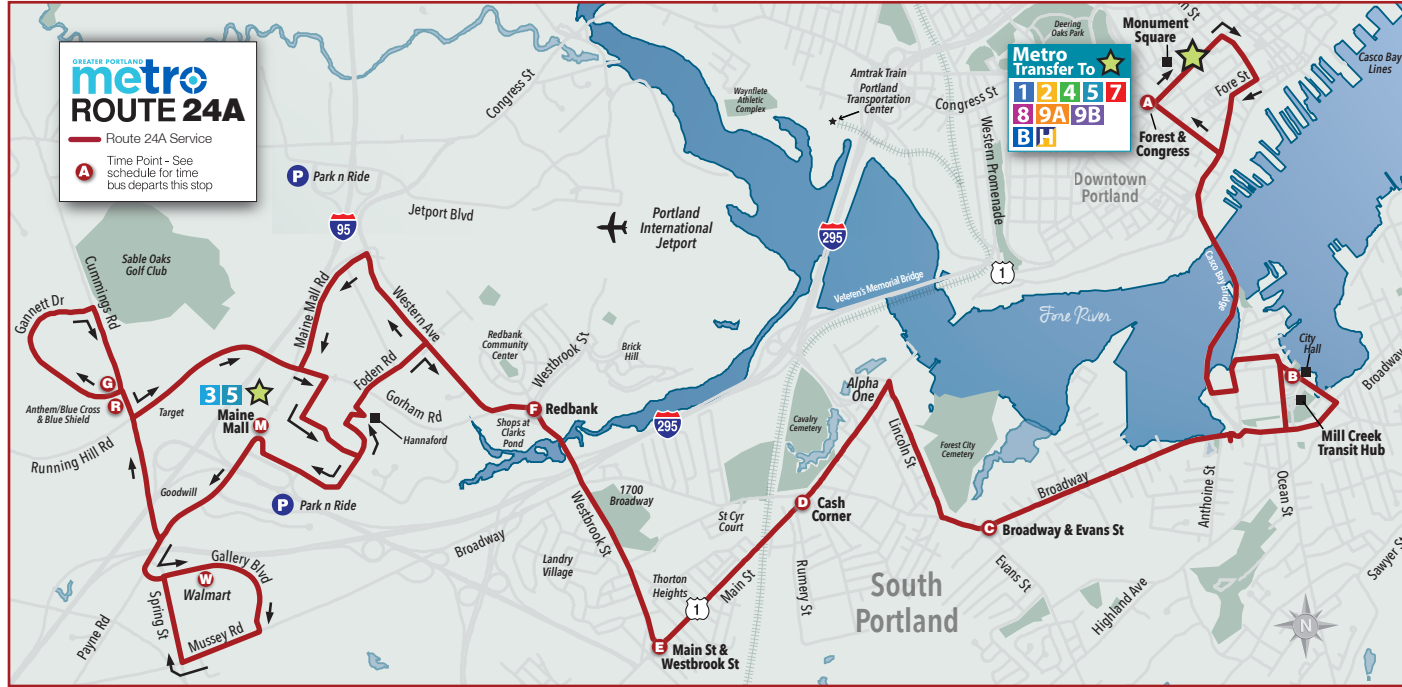

Metro Route 24A — South Portland/Maine Mall

Effective Date: December 29, 2024

The three South Portland Bus routes – 21, 24A, and 24B – stop at Mill Creek Transit Hub, located behind City Hall on Thomas Street.

- South Portland Bus**
- █ Route 21
 - █ Route 24A
 - █ Route 24B

MONDAY THROUGH FRIDAY OUTBOUND TO DOWNTOWN PORTLAND

Congress St & Forest Ave	Mill Creek Transit Hub	On Broadway at Evans St	Cash Corner on Main St	Main St & Westbrook St	Redbank	Maine Mall JC Penney	Walmart	
A	B	C	D	E	F	M	W	
...	
5:45	5:55	6:00	6:05	6:08	6:13	6:20	6:30	
7:30	7:45	7:50	7:55	7:58	8:03	8:15	8:23	
9:30	9:45	9:50	9:53	9:55	10:00	10:10	10:17	
11:30	11:45	11:50	11:55	11:58	12:05	12:15	12:25	
1:40	1:55	2:05	2:10	2:13	2:20	2:30	2:35	
3:45	4:00	4:08	4:10	4:13	4:20	4:30	4:40	
5:50	6:05	6:10	6:15	6:18	6:25	6:35	6:45	
7:45	7:55	8:00	8:05	8:08	8:10	8:20	8:30	
9:10	9:20 H	
9:50	9:58	10:02	10:05	10:13	10:13	10:25	...	
11:05	11:15	DROP OFF only Willard Square Route 21 and outer Highland Ave						...

SUNDAY INBOUND TO DOWNTOWN PORTLAND

Gannett Dr	Running Hill Rd	Maine Mall JC Penney	Redbank	Main St & Westbrook St	Cash Corner on Main St	On Broadway at Evans St	Mill Creek Transit Hub	Congress St & Forest Ave
G	R	M	F	E	D	C	B	A
...	...	8:10	8:20	8:23	8:25	8:30	8:40	8:50
...	10:30	10:50	11:00	11:03	11:05	11:10	11:20	11:30
...	12:05	12:20	12:30	12:33	12:35	12:40	12:50	1:00
...	1:15	1:30	1:40	1:43	1:45	1:50	2:00	2:15
...	2:45	3:00	3:10	3:13	3:15	3:20	3:30	3:40
...	3:55	3:58	4:00	4:05	4:15	T
...	5:25	5:35	5:45	5:48	6:00	6:05	6:15	6:25