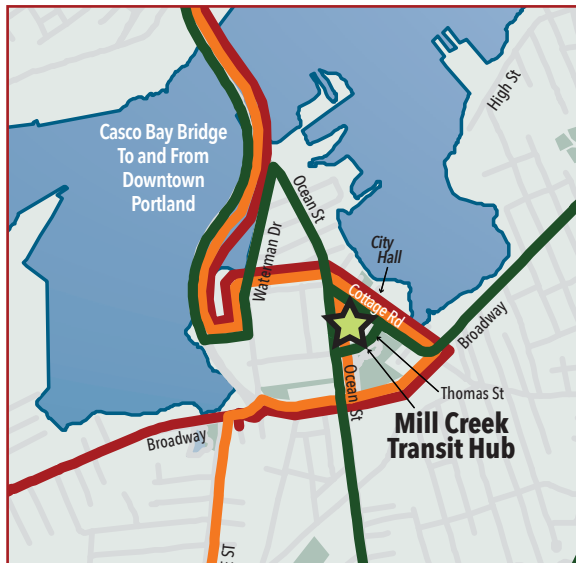

Metro Route 24A — South Portland/Maine Mall

Effective Date: December 29, 2024

The three South Portland Bus routes – 21, 24A, and 24B – stop at Mill Creek Transit Hub, located behind City Hall on Thomas Street.

- South Portland Bus**
- █ Route 21
 - █ Route 24A
 - █ Route 24B

MONDAY THROUGH FRIDAY OUTBOUND TO DOWNTOWN PORTLAND

Congress St & Forest Ave	Mill Creek Transit Hub	On Broadway at Evans St	Cash Corner on Main St	Main St & Westbrook St	Redbank	Maine Mall JC Penney	Walmart	
A	B	C	D	E	F	M	W	
...	
5:45	5:55	6:00	6:05	6:08	6:13	6:20	6:30	
7:30	7:45	7:50	7:55	7:58	8:03	8:15	8:23	
9:30	9:45	9:50	9:53	9:55	10:00	10:10	10:17	
11:30	11:45	11:50	11:55	11:58	12:05	12:15	12:25	
1:40	1:55	2:05	2:10	2:13	2:20	2:30	2:35	
3:45	4:00	4:08	4:10	4:13	4:20	4:30	4:40	
5:50	6:05	6:10	6:15	6:18	6:25	6:35	6:45	
7:45	7:55	8:00	8:05	8:08	8:10	8:20	8:30	
9:10	9:20 H	
9:50	9:58	10:02	10:05	10:13	10:13	10:25	...	
11:05	11:15	DROP OFF only Willard Square Route 21 and outer Highland Ave						...

SUNDAY INBOUND TO DOWNTOWN PORTLAND

Gannett Dr	Running Hill Rd	Maine Mall JC Penney	Redbank	Main St & Westbrook St	Cash Corner on Main St	On Broadway at Evans St	Mill Creek Transit Hub	Congress St & Forest Ave
G	R	M	F	E	D	C	B	A
...	...	8:10	8:20	8:23	8:25	8:30	8:40	8:50
...	10:30	10:50	11:00	11:03	11:05	11:10	11:20	11:30
...	12:05	12:20	12:30	12:33	12:35	12:40	12:50	1:00
...	1:15	1:30	1:40	1:43	1:45	1:50	2:00	2:15
...	2:45	3:00	3:10	3:13	3:15	3:20	3:30	3:40
...	3:55	3:58	4:00	4:05	4:15	T
...	5:25	5:35	5:45	5:48	6:00	6:05	6:15	6:25