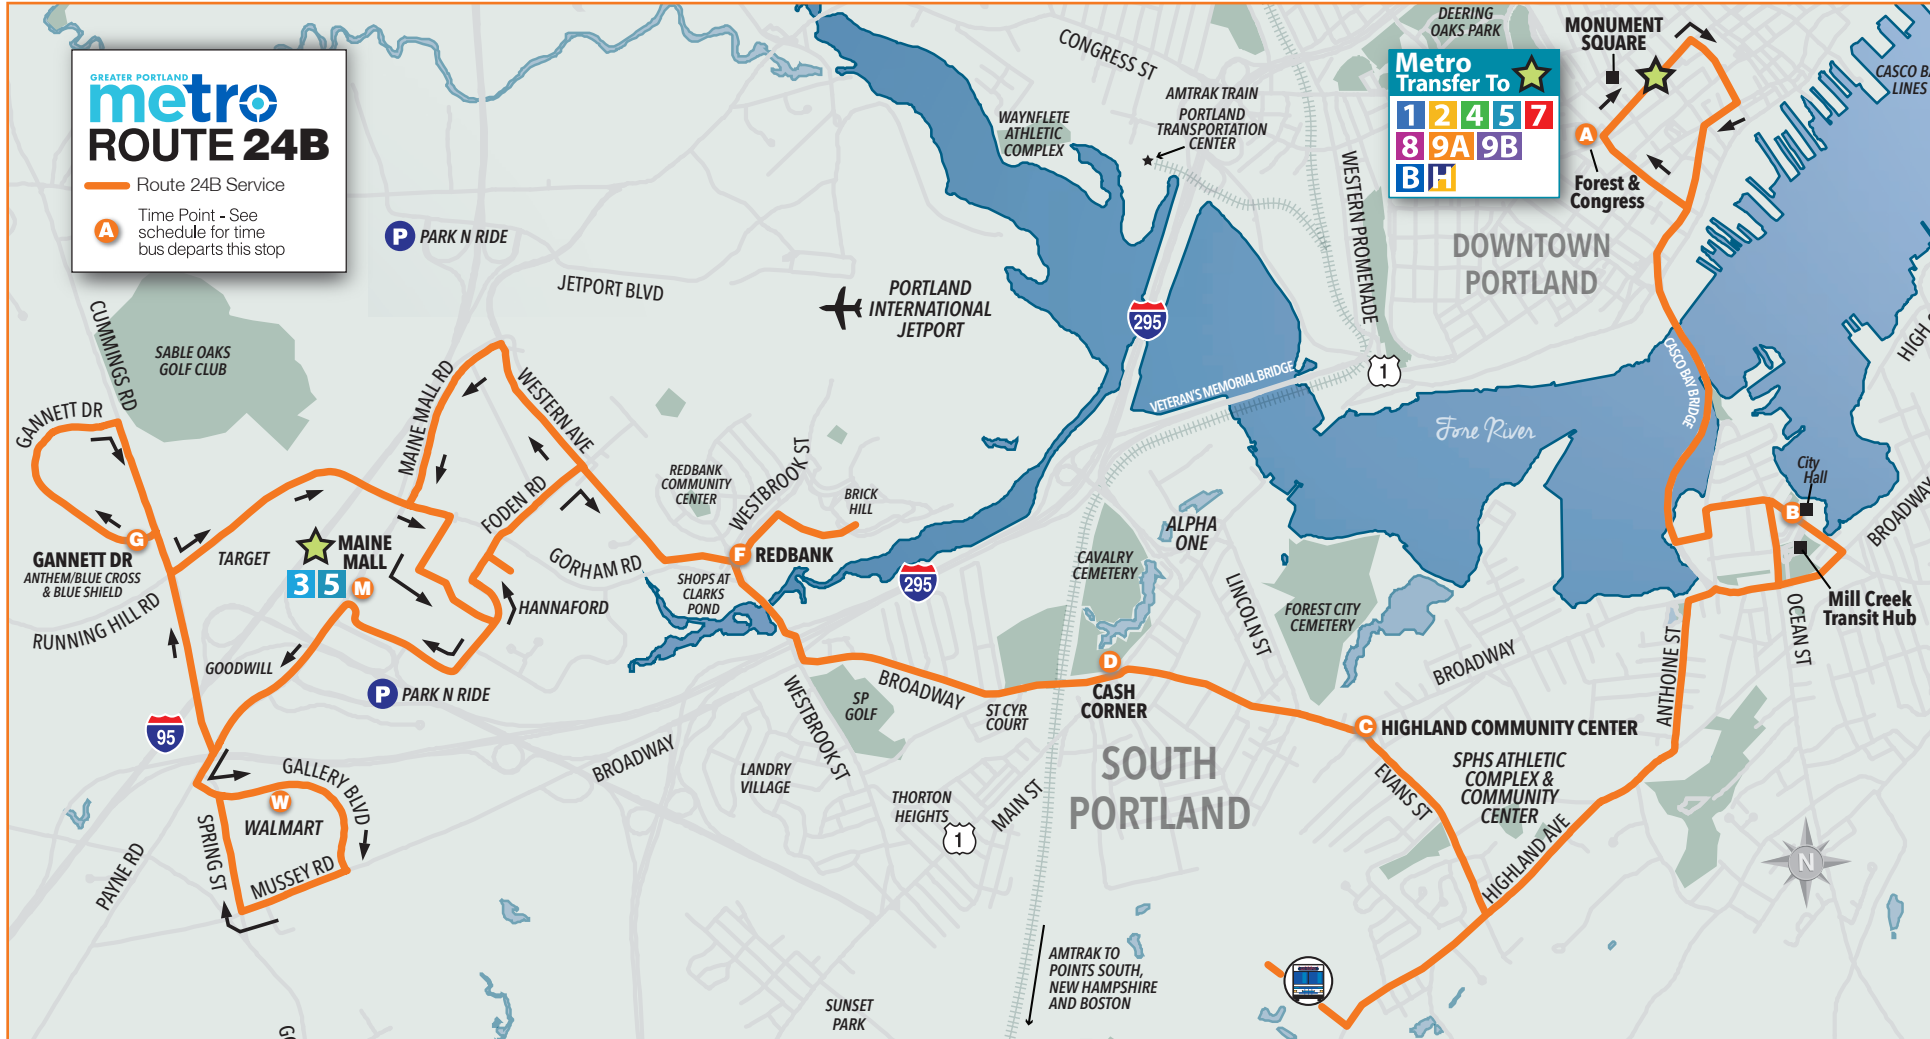

Metro Route 24B — South Portland/Maine Mall

Effective Date: December 29, 2024

24B

MONDAY THROUGH FRIDAY OUTBOUND TO MAINE MALL VIA COMMUNITY CENTER

Congress St & Forest Ave A	Mill Creek Transit Hub B	Highland Community Center H	Cash Corner C	Brick Hill Redbank R	Maine Mall M	Walmart W
...
B 6:30	6:40	6:50	6:55	B7:05	7:15	7:23
B 8:30	8:45	H8:55	9:00	B9:13	9:25	9:35
B 10:30	10:45	10:55	11:00	B11:13	11:25	11:35
B 12:30	12:45	12:55	1:00	B 1:10	1:25	1:35
B 2:45	3:00	3:10	3:15	B 3:25	3:35	3:45
B 4:45	5:00	H 5:10	5:15	B 5:30	5:40	5:50
7:00	7:10	7:15	7:20	7:25	7:35	7:40
8:25	8:35	8:40	8:45	8:50	8:55	9:00

B - Bus runs to Brick Hill. H - Bus runs to Outer Highland Ave. RH - Bus runs to Running Hill Rd after Walmart.

MONDAY THROUGH FRIDAY INBOUND TO DOWNTOWN PORTLAND VIA COMMUNITY CENTER

Gannett Dr G	Maine Mall M	Brick Hill Redbank R	Cash Corner C	Highland Community Center H	Mill Creek Transit Hub B	Congress St & Forest Ave A
...	6:20	6:30
7:30	7:50	B7:55	8:05	H 8:10	8:20	8:30
9:40	9:55	B10:05	10:10	10:15	10:20	10:30
11:40	11:50	B 12:00	12:05	12:10	12:15	12:30
1:40	1:55	B 2:05	2:10	H 2:15	2:35	2:45
3:50	4:00	B 4:15	4:20	H 4:25	4:35	4:45
RH	6:15	B 6:25	6:30	6:35	6:45	7:00
RH	7:55	8:00	8:05	8:10	8:15	8:25
RH	9:15	9:20	9:25	9:30	9:40	9:50

There is no weekend service on Route 24B Maine Mall.

MILL CREEK TRANSIT HUB

The three South Portland Bus routes – 21, 24A, and 24B – stop at Mill Creek Transit Hub, located behind City Hall on Thomas Street.

South Portland Bus

- █ Route 21
- █ Route 24A
- █ Route 24B