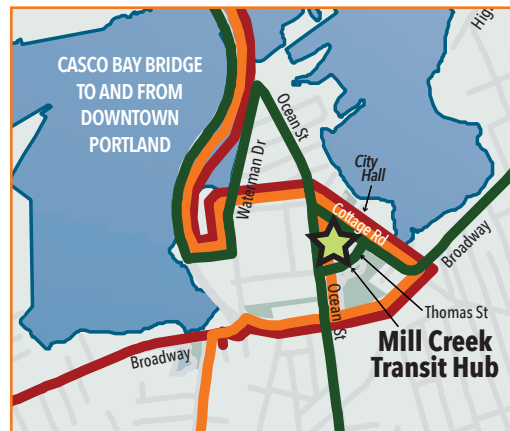

Metro Route 24B — South Portland/Maine Mall

Effective Date: December 29, 2024

24B

MONDAY THROUGH FRIDAY OUTBOUND TO MAINE MALL VIA COMMUNITY CENTER

Congress St & Forest Ave A	Mill Creek Transit Hub B	Highland Community Center H	Cash Corner C	Brick Hill Redbank R	Maine Mall M	Walmart W
...
B 6:30	6:40	6:50	6:55	B7:05	7:15	7:23
B 8:30	8:45	H8:55	9:00	B9:13	9:25	9:35
B 10:30	10:45	10:55	11:00	B11:13	11:25	11:35
B 12:30	12:45	12:55	1:00	B 1:10	1:25	1:35
B 2:45	3:00	3:10	3:15	B 3:25	3:35	3:45
B 4:45	5:00	H 5:10	5:15	B 5:30	5:40	5:50
7:00	7:10	7:15	7:20	7:25	7:35	7:40
8:25	8:35	8:40	8:45	8:50	8:55	9:00

B - Bus runs to Brick Hill. H - Bus runs to Outer Highland Ave. RH - Bus runs to Running Hill Rd after Walmart.

MONDAY THROUGH FRIDAY INBOUND TO DOWNTOWN PORTLAND VIA COMMUNITY CENTER

Gannett Dr G	Maine Mall M	Brick Hill Redbank R	Cash Corner C	Highland Community Center H	Mill Creek Transit Hub B	Congress St & Forest Ave A
...	6:20	6:30
7:30	7:50	B7:55	8:05	H 8:10	8:20	8:30
9:40	9:55	B10:05	10:10	10:15	10:20	10:30
11:40	11:50	B 12:00	12:05	12:10	12:15	12:30
1:40	1:55	B 2:05	2:10	H 2:15	2:35	2:45
3:50	4:00	B 4:15	4:20	H 4:25	4:35	4:45
RH	6:15	B 6:25	6:30	6:35	6:45	7:00
RH	7:55	8:00	8:05	8:10	8:15	8:25
RH	9:15	9:20	9:25	9:30	9:40	9:50

There is no weekend service on Route 24B Maine Mall.

MILL CREEK TRANSIT HUB

The three South Portland Bus routes – 21, 24A, and 24B – stop at Mill Creek Transit Hub, located behind City Hall on Thomas Street.