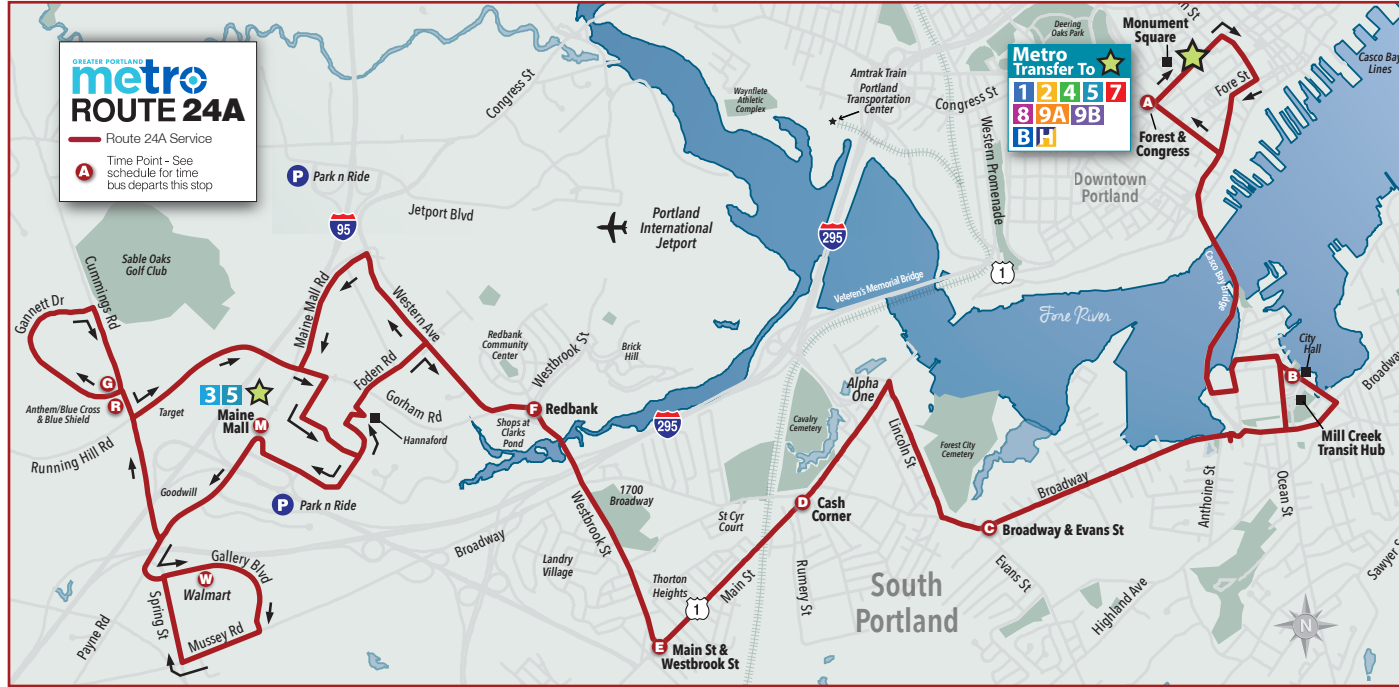

Metro Route 24A — South Portland/Maine Mall

Effective Date: December 29, 2024

The three South Portland Bus routes – 21, 24A, and 24B – stop at Mill Creek Transit Hub, located behind City Hall on Thomas Street.

South Portland Bus

- █ Route 21
- █ Route 24A
- █ Route 24B

MONDAY THROUGH FRIDAY OUTBOUND TO MAINE MALL

Congress St & Forest Ave	Mill Creek Transit Hub	On Broadway at Evans St	Cash Corner on Main St	Main St & Westbrook St	Redbank	Maine Mall JC Penney	Walmart	
A	B	C	D	E	F	M	W	
...	
5:45	5:55	6:00	6:05	6:08	6:13	6:20	6:30	
7:30	7:45	7:50	7:55	7:58	8:03	8:15	8:23	
9:30	9:45	9:50	9:53	9:55	10:00	10:10	10:17	
11:30	11:45	11:50	11:55	11:58	12:05	12:15	12:25	
1:40	1:55	2:05	2:10	2:13	2:20	2:30	2:35	
3:45	4:00	4:08	4:10	4:13	4:20	4:30	4:40	
5:50	6:05	6:10	6:15	6:18	6:25	6:35	6:45	
7:45	7:55	8:00	8:05	8:08	8:10	8:20	8:30	
9:10	9:20 H	
9:50	9:58	10:02	10:05	10:13	10:13	10:25	...	
11:05	11:15	DROP OFF only Willard Square Route 21 and outer Highland Ave						

SUNDAY INBOUND TO DOWNTOWN PORTLAND

Gannett Dr	Running Hill Rd	Maine Mall JC Penney	Redbank	Main St & Westbrook St	Cash Corner on Main St	On Broadway at Evans St	Mill Creek Transit Hub	Congress St & Forest Ave
G	R	M	F	E	D	C	B	A
...	...	8:10	8:20	8:23	8:25	8:30	8:40	8:50
...	10:30	10:50	11:00	11:03	11:05	11:10	11:20	11:30
...	12:05	12:20	12:30	12:33	12:35	12:40	12:50	1:00
...	1:15	1:30	1:40	1:43	1:45	1:50	2:00	2:15
...	2:45	3:00	3:10	3:13	3:15	3:20	3:30	3:40
...	3:55	3:58	4:00	4:05	4:15	T
...	5:25	5:35	5:45	5:48	6:00	6:05	6:15	6:25