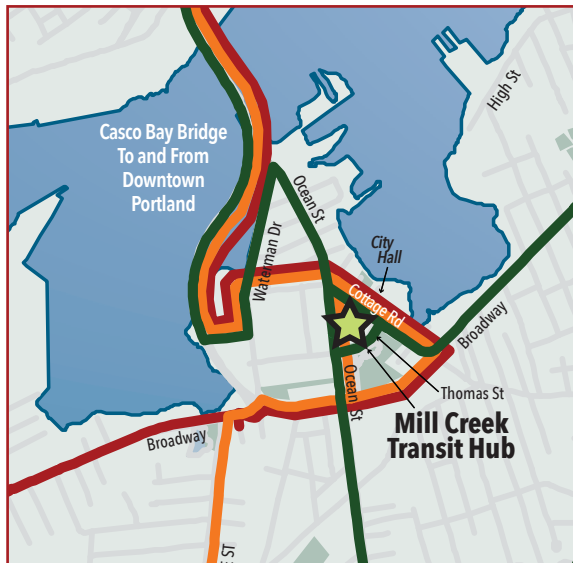

Metro Route 24A — South Portland/Maine Mall

Effective Date: December 29, 2024

The three South Portland Bus routes – 21, 24A, and 24B – stop at Mill Creek Transit Hub, located behind City Hall on Thomas Street.

South Portland Bus

- █ Route 21
- █ Route 24A
- █ Route 24B

MONDAY THROUGH FRIDAY OUTBOUND TO MAINE MALL

Congress St & Forest Ave	Mill Creek Transit Hub	On Broadway at Evans St	Cash Corner on Main St	Main St & Westbrook St	Redbank	Maine Mall JC Penney	Walmart	
A	B	C	D	E	F	M	W	
...	
5:45	5:55	6:00	6:05	6:08	6:13	6:20	6:30	
7:30	7:45	7:50	7:55	7:58	8:03	8:15	8:23	
9:30	9:45	9:50	9:53	9:55	10:00	10:10	10:17	
11:30	11:45	11:50	11:55	11:58	12:05	12:15	12:25	
1:40	1:55	2:05	2:10	2:13	2:20	2:30	2:35	
3:45	4:00	4:08	4:10	4:13	4:20	4:30	4:40	
5:50	6:05	6:10	6:15	6:18	6:25	6:35	6:45	
7:45	7:55	8:00	8:05	8:08	8:10	8:20	8:30	
9:10	9:20 H	
9:50	9:58	10:02	10:05	10:13	10:13	10:25	...	
11:05	11:15	DROP OFF only Willard Square Route 21 and outer Highland Ave						

SUNDAY INBOUND TO DOWNTOWN PORTLAND

Gannett Dr	Running Hill Rd	Maine Mall JC Penney	Redbank	Main St & Westbrook St	Cash Corner on Main St	On Broadway at Evans St	Mill Creek Transit Hub	Congress St & Forest Ave
G	R	M	F	E	D	C	B	A
...	...	8:10	8:20	8:23	8:25	8:30	8:40	8:50
...	10:30	10:50	11:00	11:03	11:05	11:10	11:20	11:30
...	12:05	12:20	12:30	12:33	12:35	12:40	12:50	1:00
...	1:15	1:30	1:40	1:43	1:45	1:50	2:00	2:15
...	2:45	3:00	3:10	3:13	3:15	3:20	3:30	3:40
...	3:55	3:58	4:00	4:05	4:15	T
...	5:25	5:35	5:45	5:48	6:00	6:05	6:15	6:25