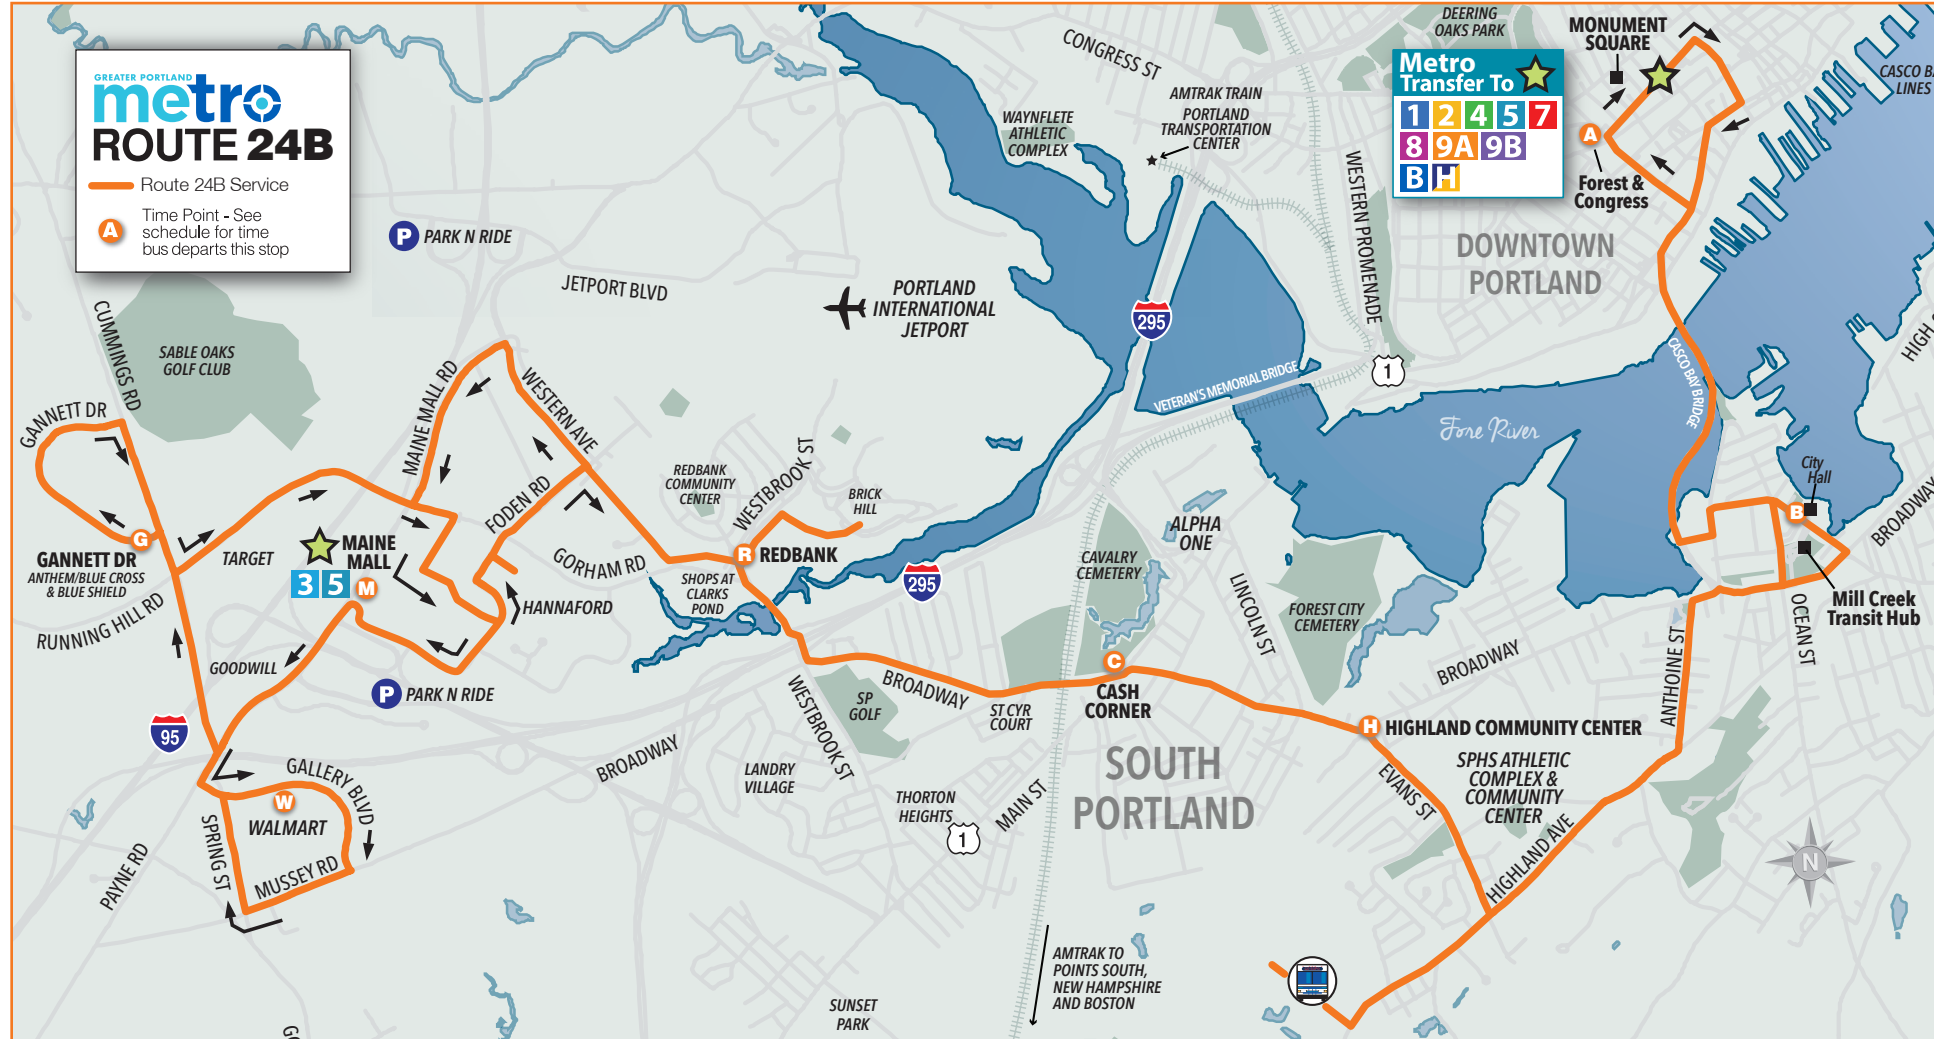

Metro Route 24B — South Portland/Maine Mall

Effective Date: December 29, 2024

24B

MONDAY THROUGH FRIDAY OUTBOUND TO MAINE MALL VIA COMMUNITY CENTER

Congress St & Forest Ave	Mill Creek Transit Hub	Highland Community Center	Cash Corner	Brick Hill Redbank	Maine Mall	Walmart
A	B	H	C	R	M	W
...
B 6:30	6:40	6:50	6:55	B 7:05	7:15	7:23
B 8:30	8:45	H 8:55	9:00	B 9:13	9:25	9:35
B 10:30	10:45	10:55	11:00	B 11:13	11:25	11:35
B 12:30	12:45	12:55	1:00	B 1:10	1:25	1:35
B 2:45	3:00	3:10	3:15	B 3:25	3:35	3:45
B 4:45	5:00	H 5:10	5:15	B 5:30	5:40	5:50
7:00	7:10	7:15	7:20	7:25	7:35	7:40
8:25	8:35	8:40	8:45	8:50	8:55	9:00

B - Bus runs to Brick Hill. H - Bus runs to Outer Highland Ave. RH - Bus runs to Running Hill Rd after Walmart.

MONDAY THROUGH FRIDAY INBOUND TO DOWNTOWN PORTLAND VIA COMMUNITY CENTER

Gannett Dr	Maine Mall	Brick Hill Redbank	Cash Corner	Highland Community Center	Mill Creek Transit Hub	Congress St & Forest Ave
G	M	R	C	H	B	A
...	6:20	6:30
7:30	7:50	B 7:55	8:05	H 8:10	8:20	8:30
9:40	9:55	B 10:05	10:10	10:15	10:20	10:30
11:40	11:50	B 12:00	12:05	12:10	12:15	12:30
1:40	1:55	B 2:05	2:10	H 2:15	2:35	2:45
3:50	4:00	B 4:15	4:20	H 4:25	4:35	4:45
RH	6:15	B 6:25	6:30	6:35	6:45	7:00
RH	7:55	8:00	8:05	8:10	8:15	8:25
RH	9:15	9:20	9:25	9:30	9:40	9:50

There is no weekend service on Route 24B Maine Mall.

The three South Portland Bus routes – 21, 24A, and 24B – stop at Mill Creek Transit Hub, located behind City Hall on Thomas Street.

South Portland Bus

- █ Route 21
- █ Route 24A
- █ Route 24B