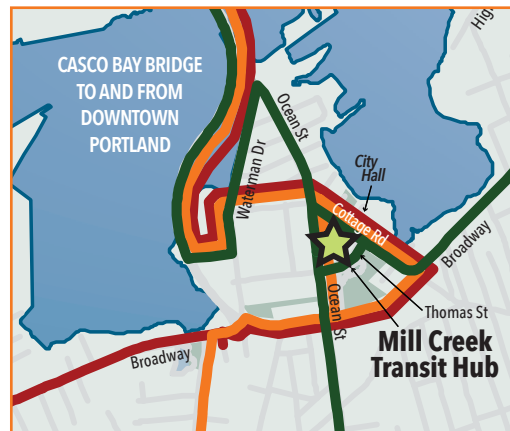

Metro Route 24B — South Portland/Maine Mall

Effective Date: December 29, 2024

24B

MONDAY THROUGH FRIDAY OUTBOUND TO MAINE MALL VIA COMMUNITY CENTER

Congress St & Forest Ave	Mill Creek Transit Hub	Highland Community Center	Cash Corner	Brick Hill Redbank	Maine Mall	Walmart
A	B	H	C	R	M	W
...
B 6:30	6:40	6:50	6:55	B 7:05	7:15	7:23
B 8:30	8:45	H 8:55	9:00	B 9:13	9:25	9:35
B 10:30	10:45	10:55	11:00	B 11:13	11:25	11:35
B 12:30	12:45	12:55	1:00	B 1:10	1:25	1:35
B 2:45	3:00	3:10	3:15	B 3:25	3:35	3:45
B 4:45	5:00	H 5:10	5:15	B 5:30	5:40	5:50
7:00	7:10	7:15	7:20	7:25	7:35	7:40
8:25	8:35	8:40	8:45	8:50	8:55	9:00

B - Bus runs to Brick Hill. H - Bus runs to Outer Highland Ave. RH - Bus runs to Running Hill Rd after Walmart.

MONDAY THROUGH FRIDAY INBOUND TO DOWNTOWN PORTLAND VIA COMMUNITY CENTER

Gannett Dr	Maine Mall	Brick Hill Redbank	Cash Corner	Highland Community Center	Mill Creek Transit Hub	Congress St & Forest Ave
G	M	R	C	H	B	A
...	6:20	6:30
7:30	7:50	B 7:55	8:05	H 8:10	8:20	8:30
9:40	9:55	B 10:05	10:10	10:15	10:20	10:30
11:40	11:50	B 12:00	12:05	12:10	12:15	12:30
1:40	1:55	B 2:05	2:10	H 2:15	2:35	2:45
3:50	4:00	B 4:15	4:20	H 4:25	4:35	4:45
RH	6:15	B 6:25	6:30	6:35	6:45	7:00
RH	7:55	8:00	8:05	8:10	8:15	8:25
RH	9:15	9:20	9:25	9:30	9:40	9:50

There is no weekend service on Route 24B Maine Mall.

The three South Portland Bus routes – 21, 24A, and 24B – stop at Mill Creek Transit Hub, located behind City Hall on Thomas Street.

South Portland Bus

- █ Route 21
- █ Route 24A
- █ Route 24B